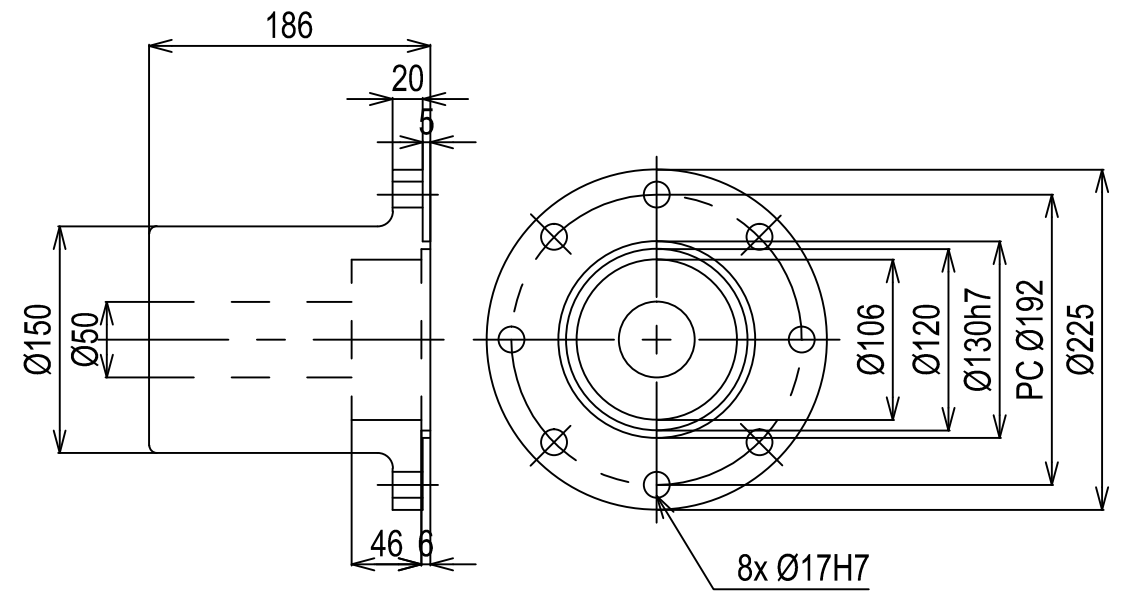

**DETAIL OF COUPLING (1:5)**

**DETAIL OF FRONT PTO**

CRANK CENTER

**DETAIL OF MOUNTING BLOCK (1:5)**

Series: HA2	Engine: 6HA2M-WDTxYX-120	Release: R2011-1
Scale: 1:10 (1:5)	Date: 01-01-2011	Dimensions: mm