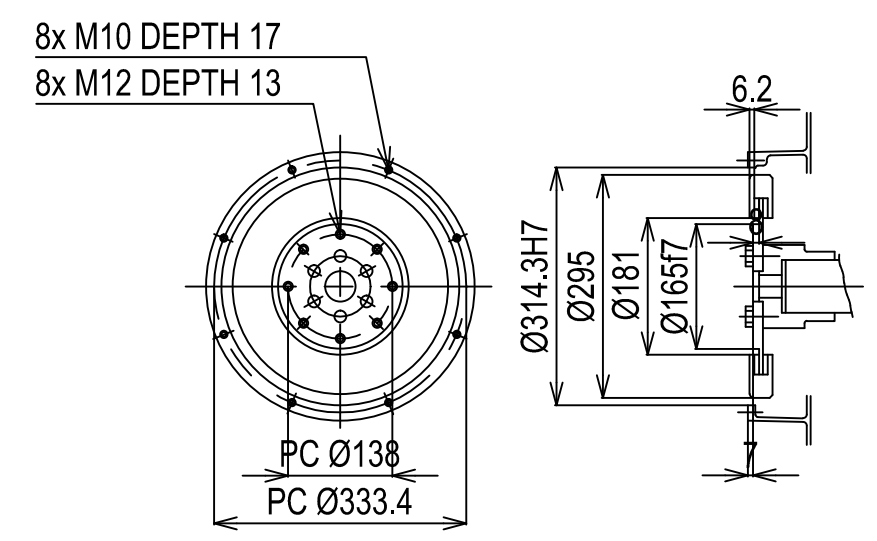

**DETAIL OF COUPLING (1:5)**

**DETAIL OF FRONT PTO**

CRANK CENTER

**DETAIL OF MOUNTING BLOCK (1:5)**

Series: HA2	Engine: 6HA2M-WDTxYX-120	Release: R2011-1
Scale: 1:10 (1:5)	Date: 01-01-2011	Dimensions: mm