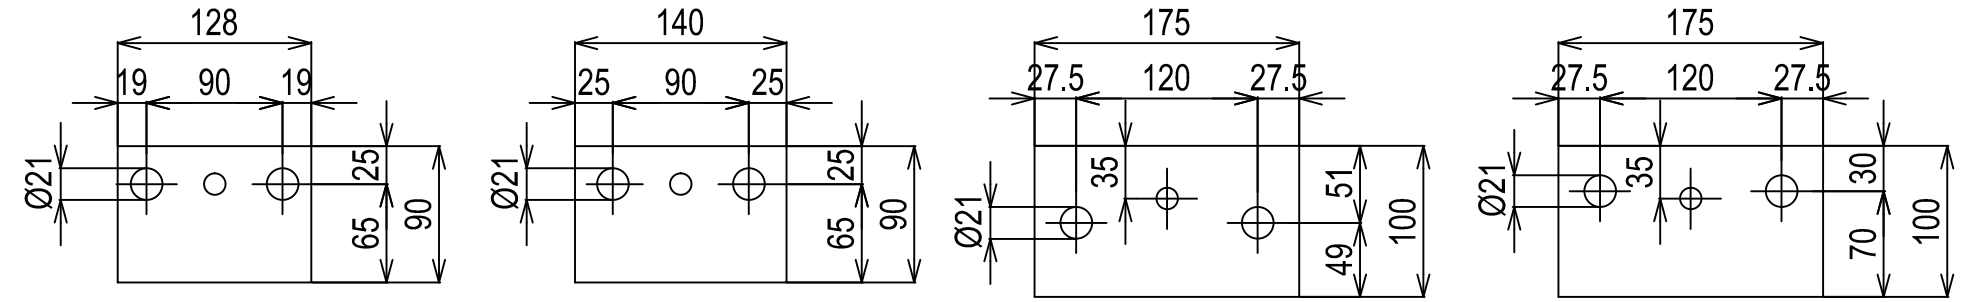

**DETAIL OF COUPLING (1:5)**

**DETAIL OF FRONT PTO**

CRANK CENTER

**DETAIL OF MOUNTING BLOCK (1:5)**

Series: HA2	Engine: 6HA2M-WDTxYX-120	Release: R2011-1
Scale: 1:10 (1:5)	Date: 01-01-2011	Dimensions: mm