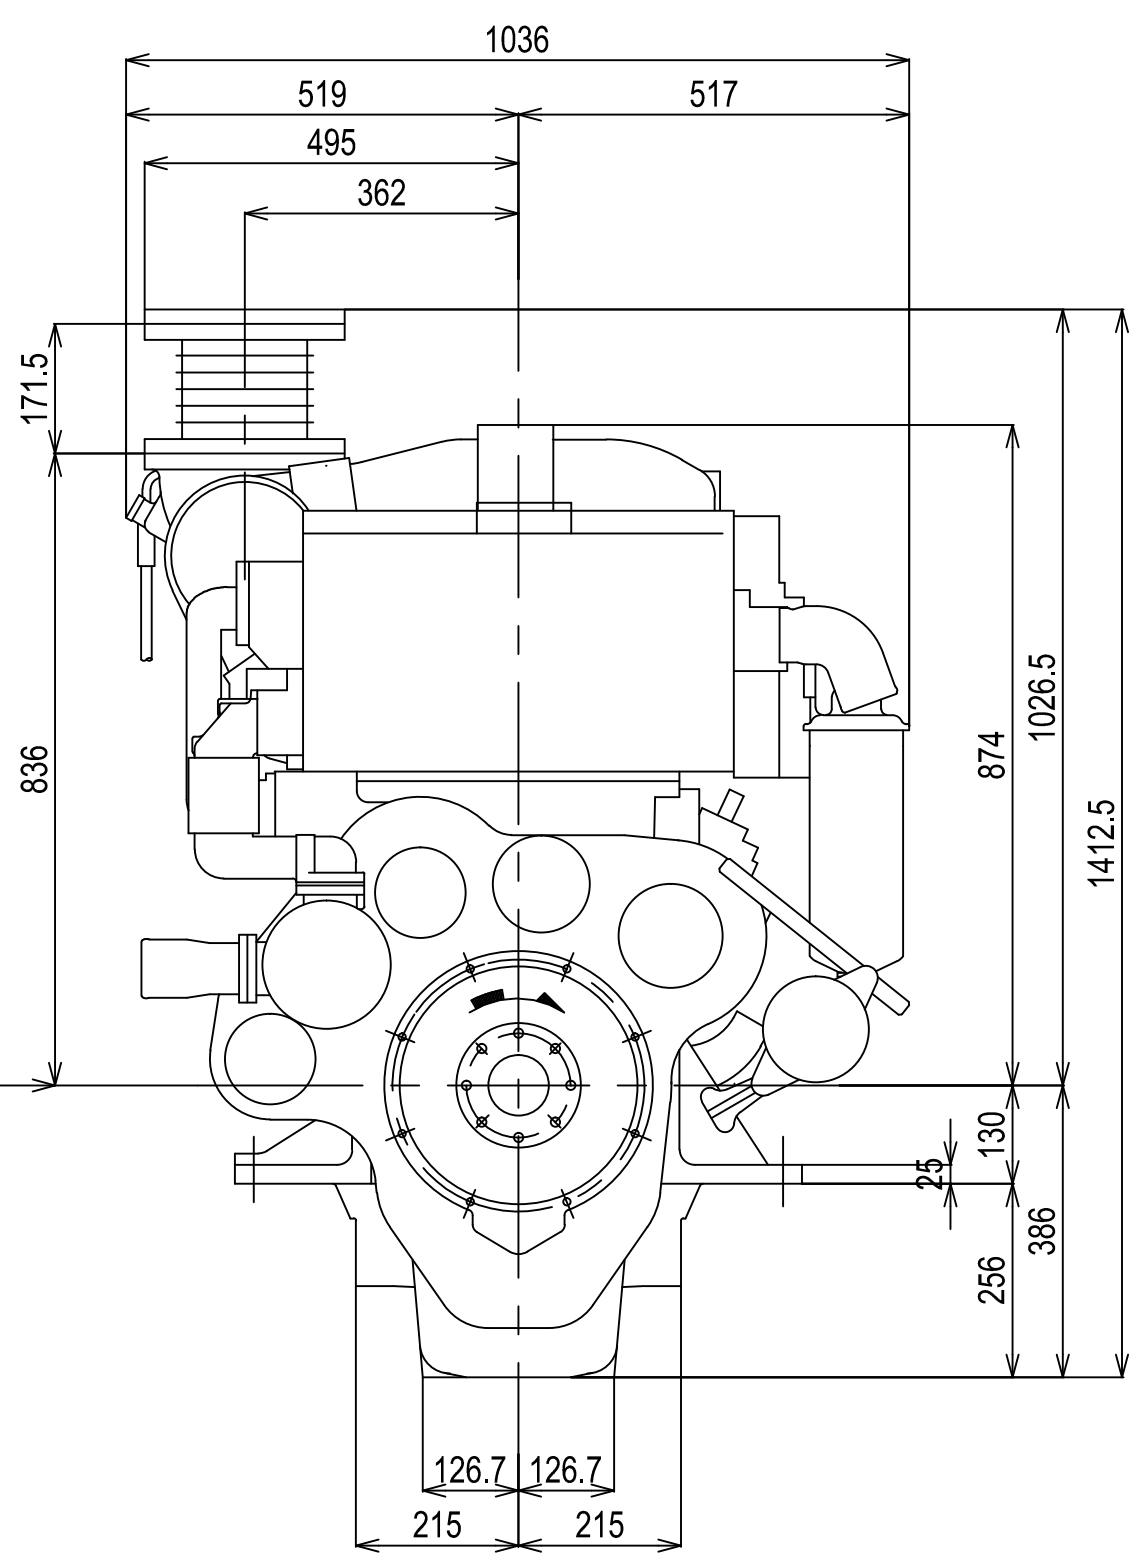

**DETAIL OF COUPLING (1:5)**

**DETAIL OF FRONT PTO**

CRANK CENTER

**DETAIL OF MOUNTING BLOCK (1:5)**

Series: HA2	Engine: 6HA2M-WDTxYX-120	Release: R2011-1
Scale: 1:10 (1:5)	Date: 01-01-2011	Dimensions: mm