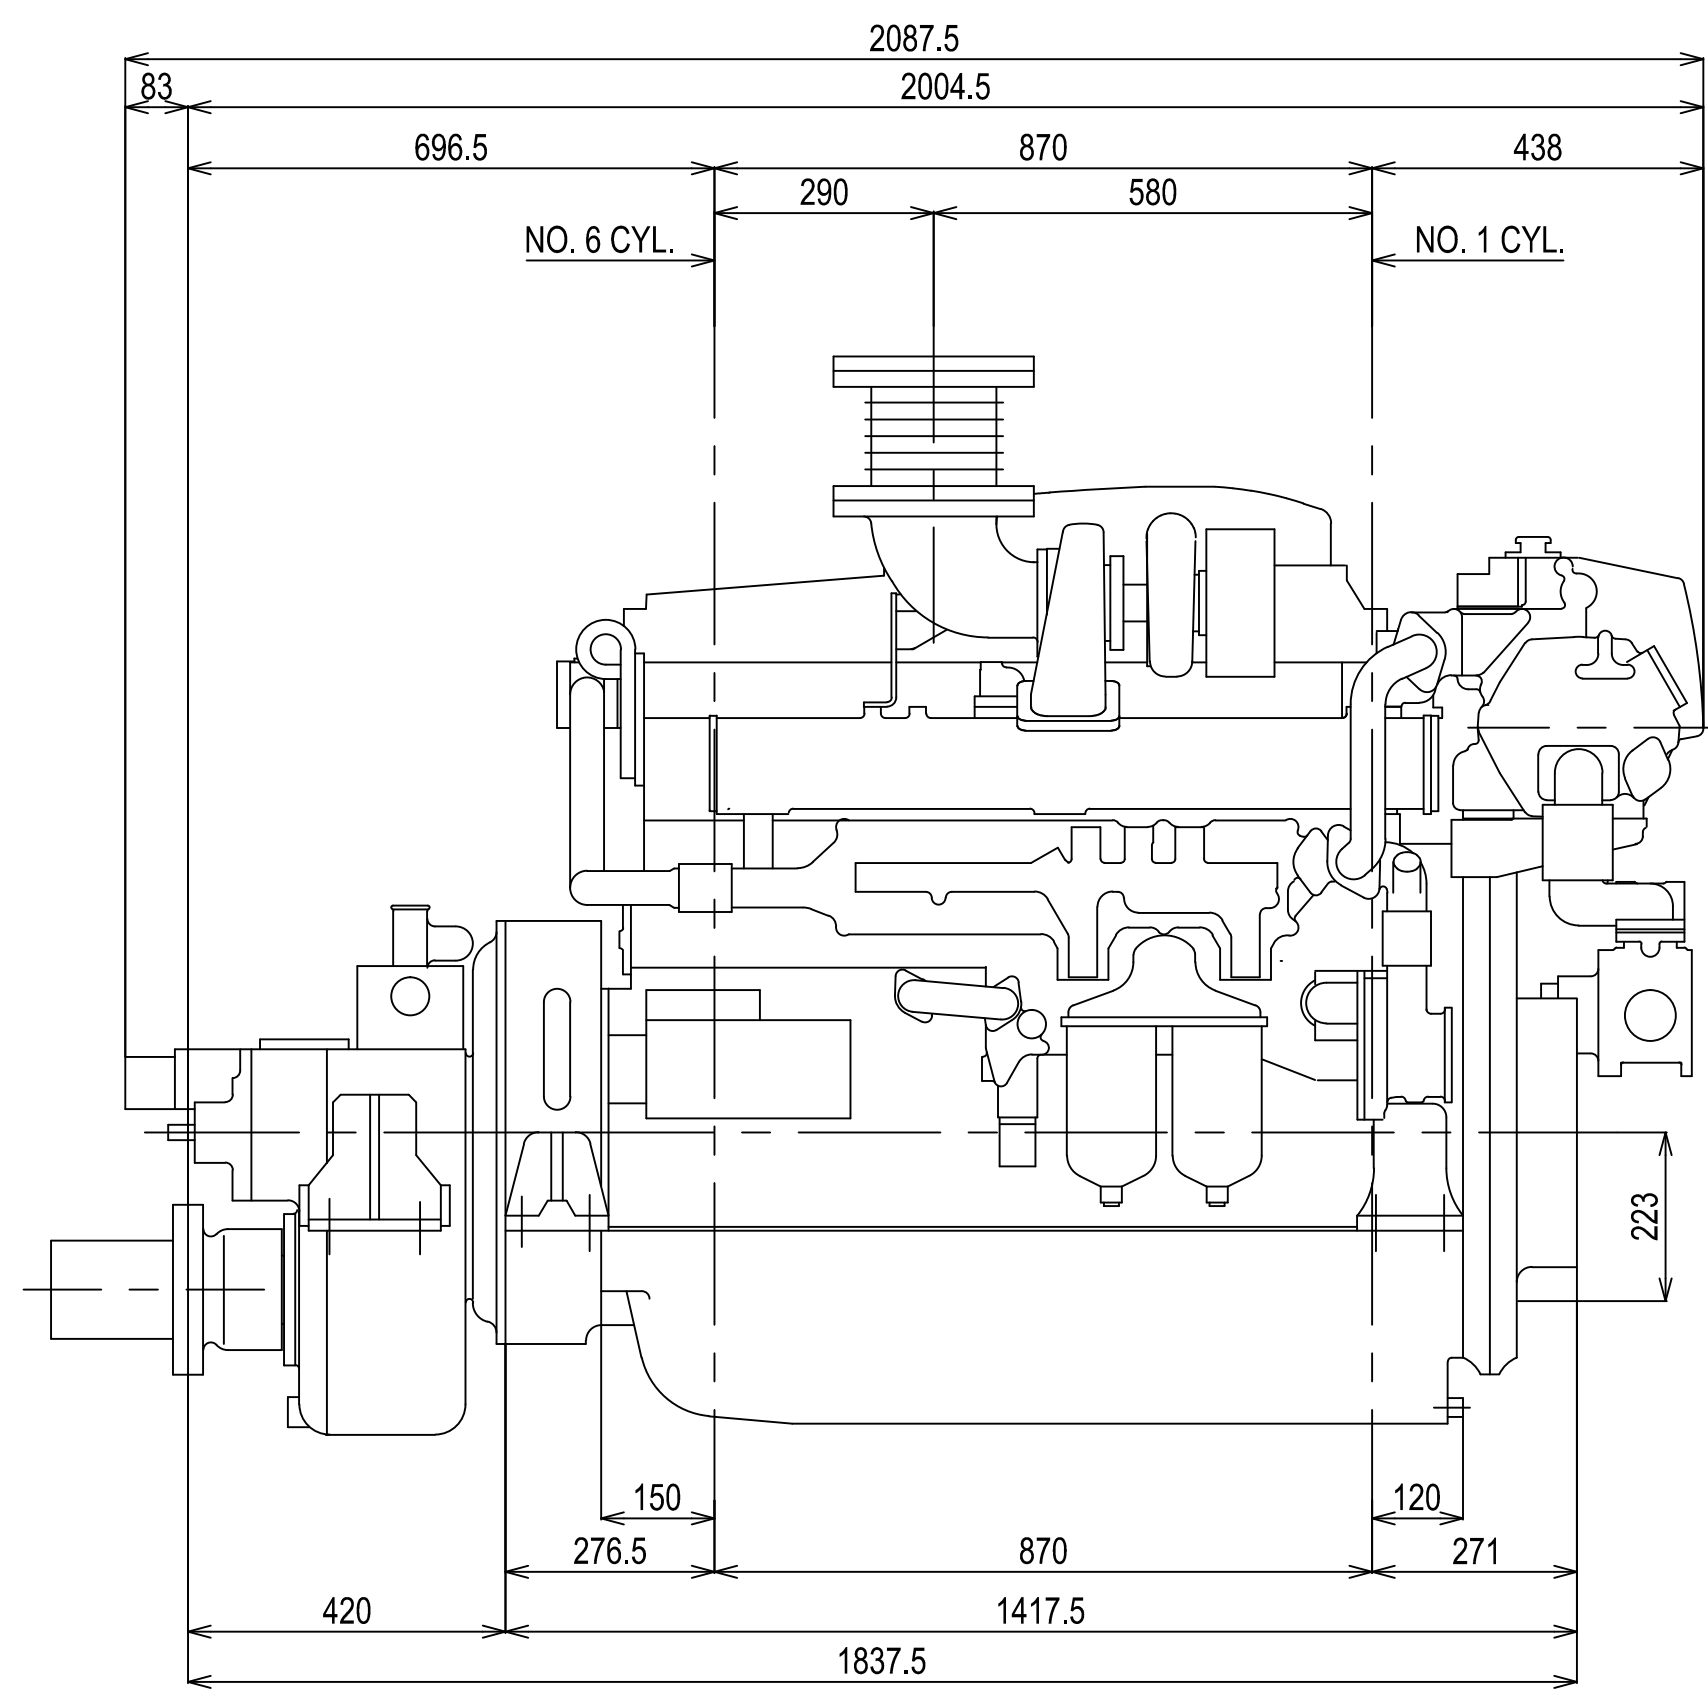

**DETAIL OF COUPLING (1:5)**

**DETAIL OF FRONT PTO**

CRANK CENTER

**DETAIL OF MOUNTING BLOCK (1:5)**

Series: HA2	Engine: 6HA2M-WDTxYX-120	Release: R2011-1
Scale: 1:10 (1:5)	Date: 01-01-2011	Dimensions: mm