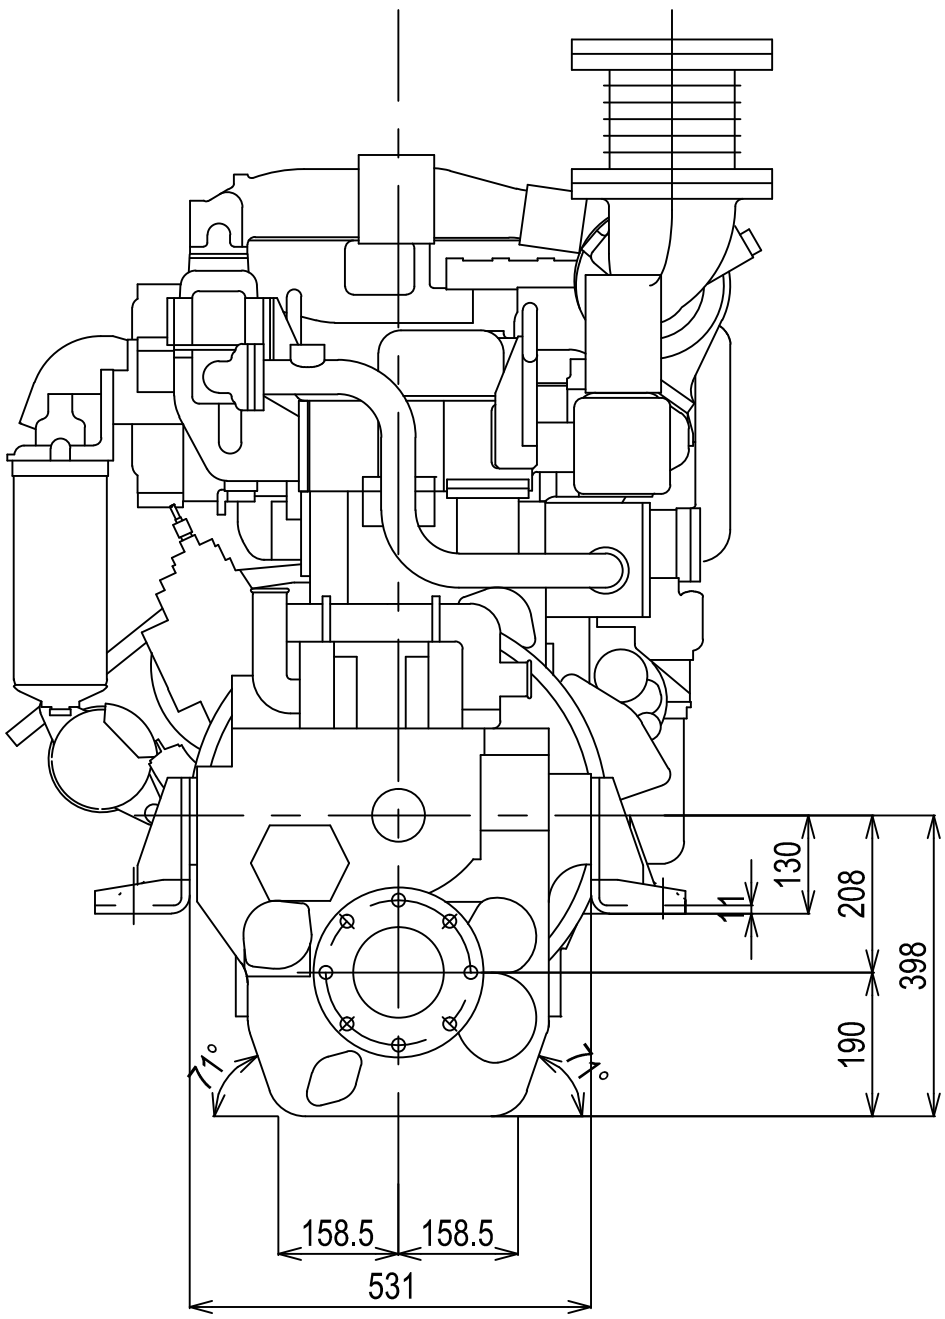

**DETAIL OF COUPLING (1:5)**

**DETAIL OF FRONT PTO**

CRANK CENTER

**DETAIL OF MOUNTING BLOCK (1:5)**

Series: HA2	Engine: 6HA2M-WDTxYX-120	Release: R2011-1
Scale: 1:10 (1:5)	Date: 01-01-2011	Dimensions: mm