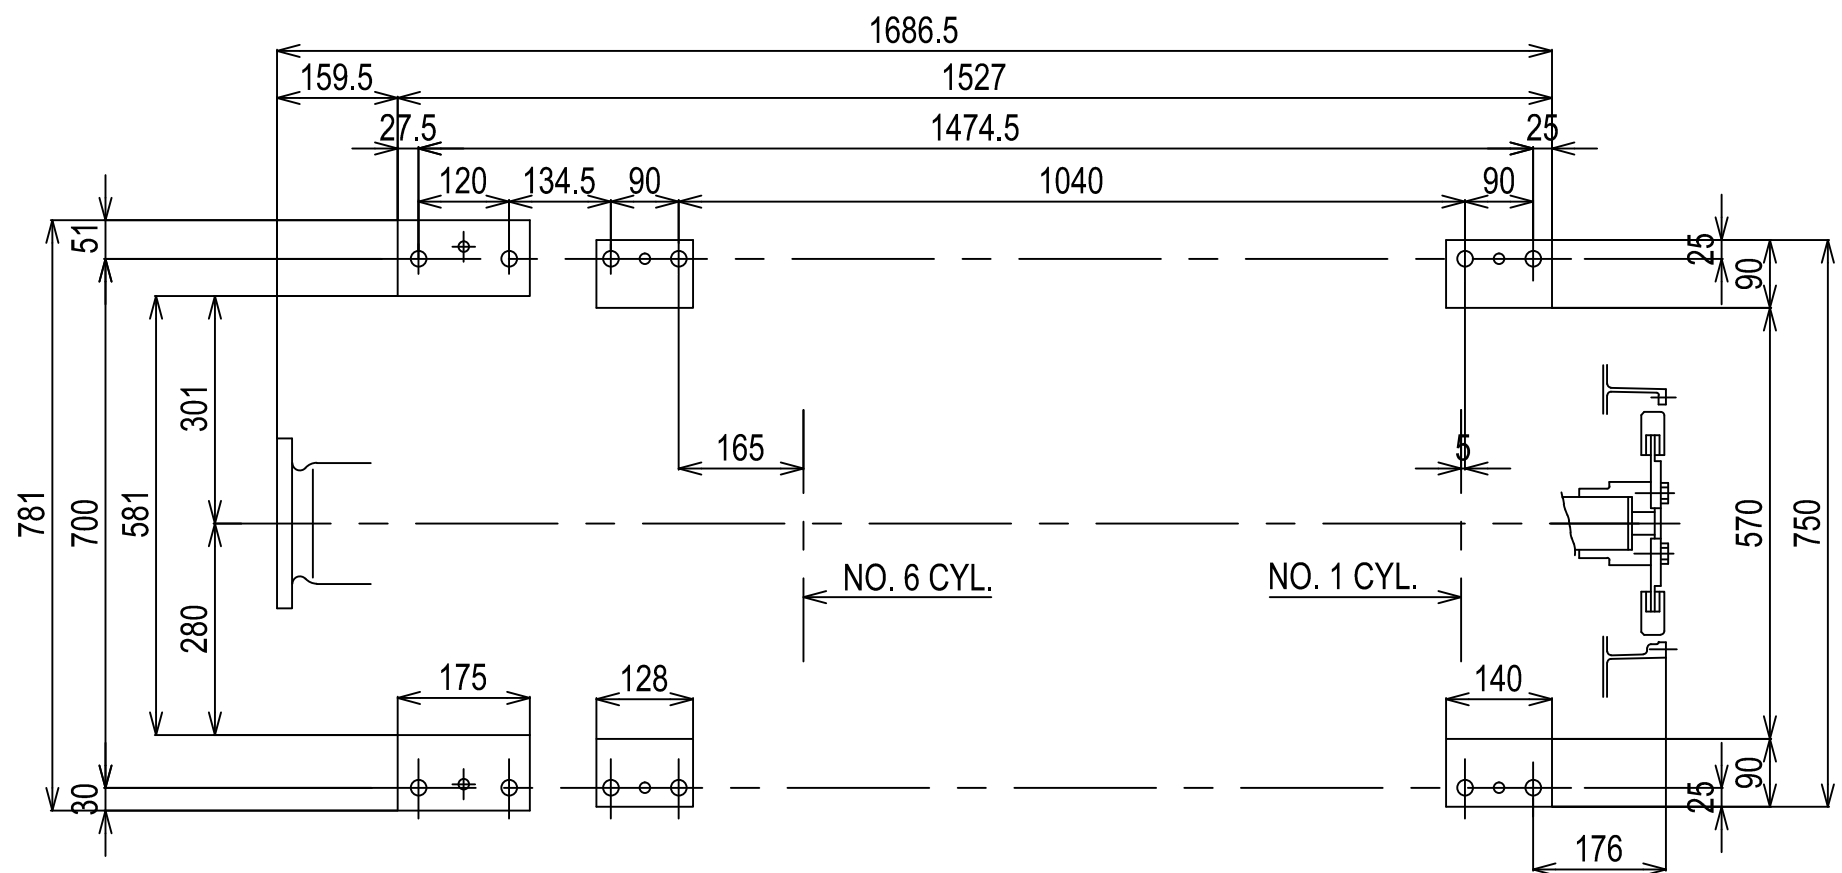

**DETAIL OF COUPLING (1:5)**

**DETAIL OF FRONT PTO**

CRANK CENTER

**DETAIL OF MOUNTING BLOCK (1:5)**

Series: HA2	Engine: 6HA2M-WDTxYX-120	Release: R2011-1
Scale: 1:10 (1:5)	Date: 01-01-2011	Dimensions: mm