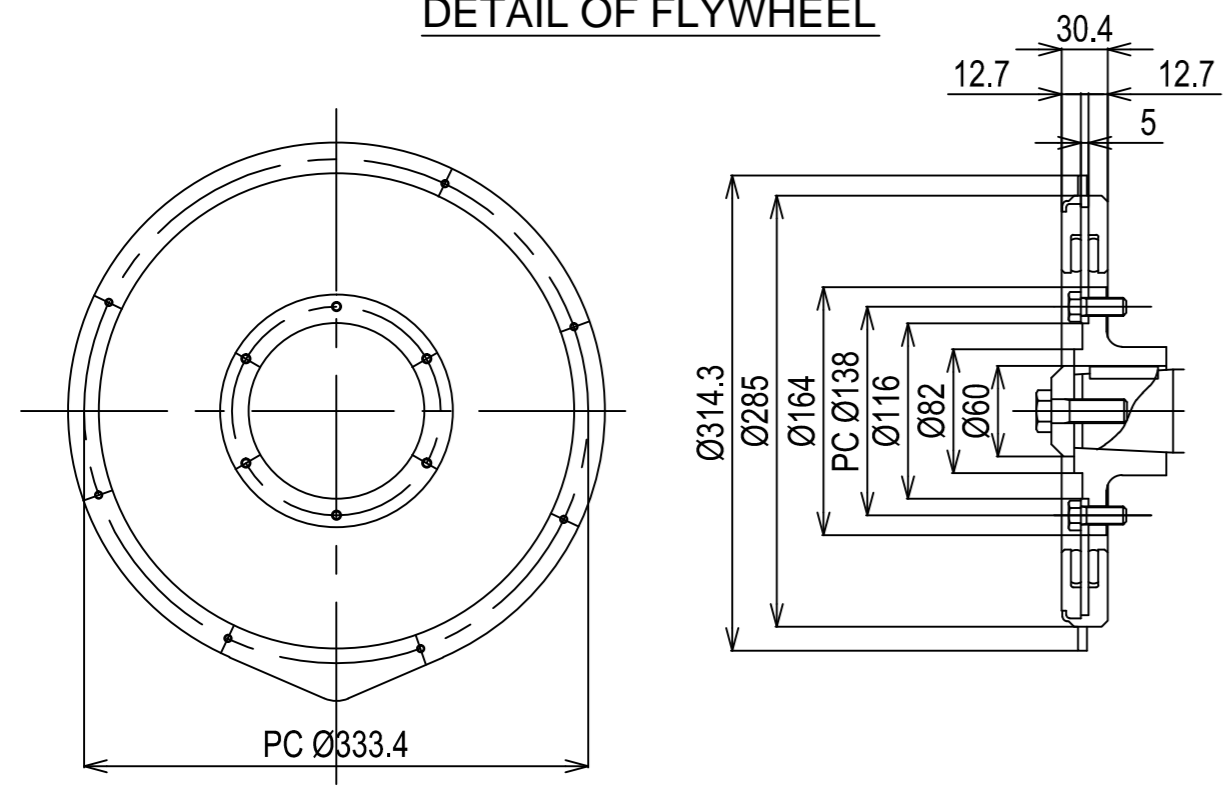

DETAIL OF FLYWHEEL

DETAIL OF FLYWHEEL

Flywheel housing & Flywheel : SAE #3 & #11-12

Series: 6CH3	Engine: 6CHE3	Release: R2011-1
Scale: 1:10 (1:5)	Date: 01-01-2011	Dimensions: mm