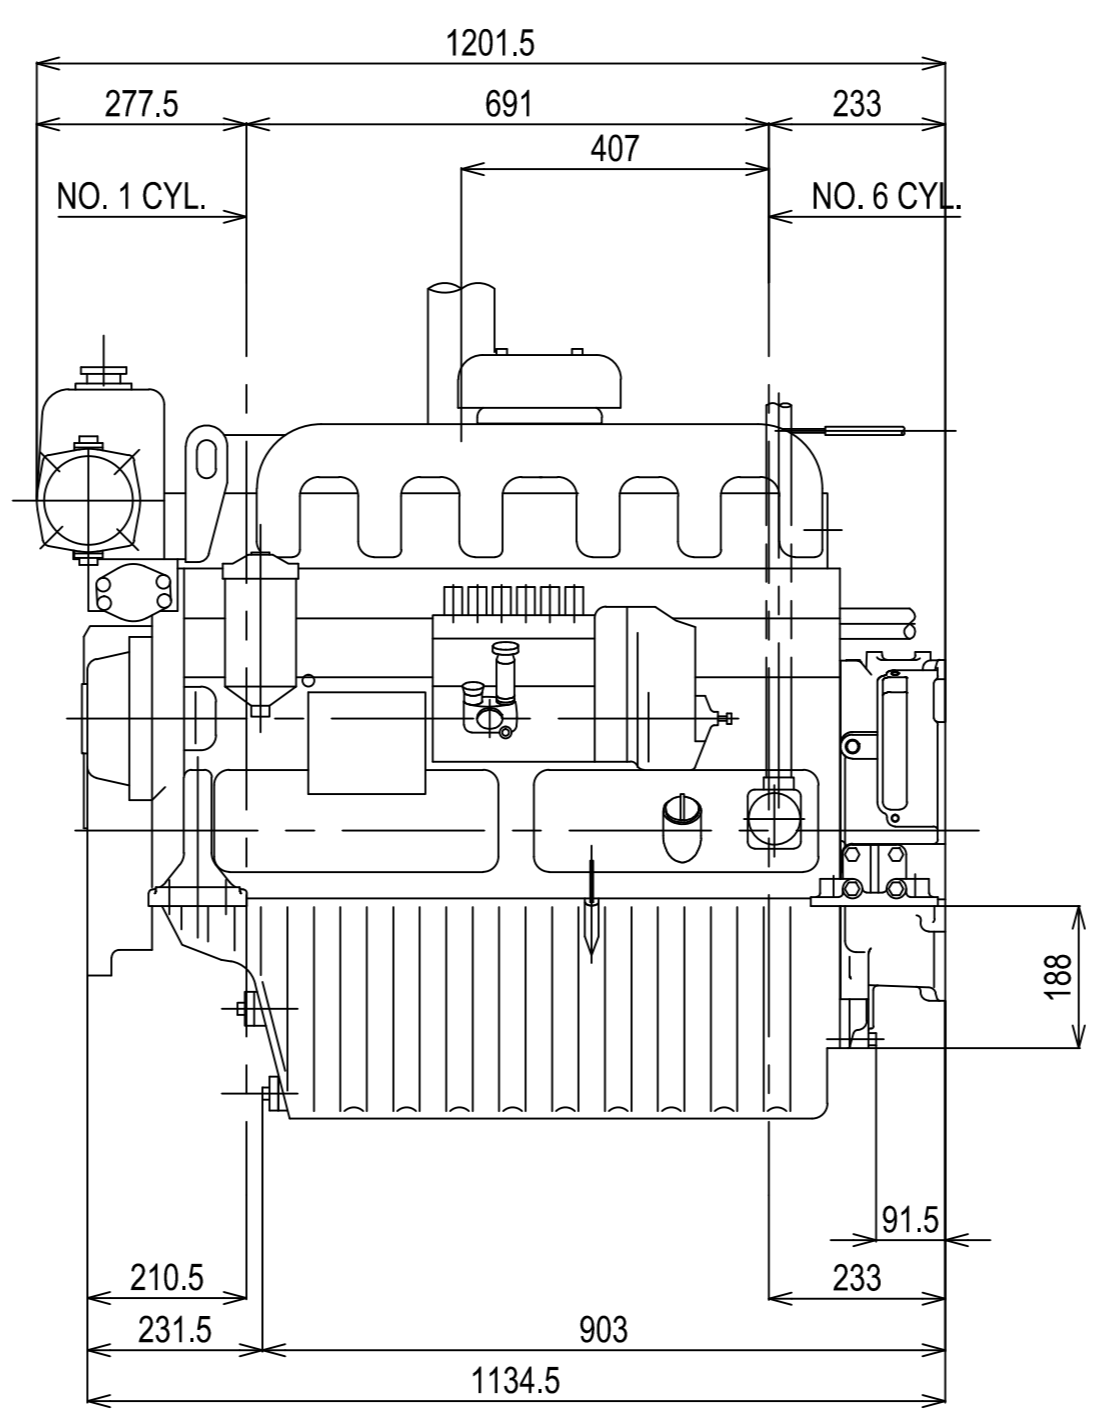

DETAIL OF FLYWHEEL

DETAIL OF FLYWHEEL

Flywheel housing & Flywheel : SAE #3 & #11-12

Series: 6CH3	Engine: 6CHE3	Release: R2011-1
Scale: 1:10 (1:5)	Date: 01-01-2011	Dimensions: mm