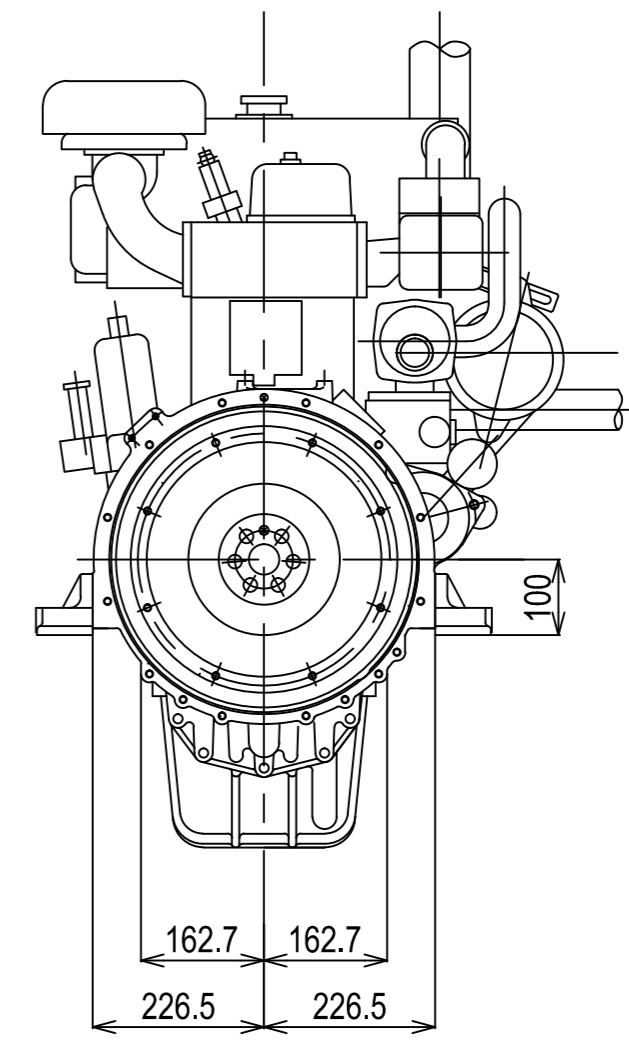

DETAIL OF FLYWHEEL

DETAIL OF FLYWHEEL

Flywheel housing & Flywheel : SAE #3 & #11-12

Series: 6CH3	Engine: 6CHE3	Release: R2011-1
Scale: 1:10 (1:5)	Date: 01-01-2011	Dimensions: mm