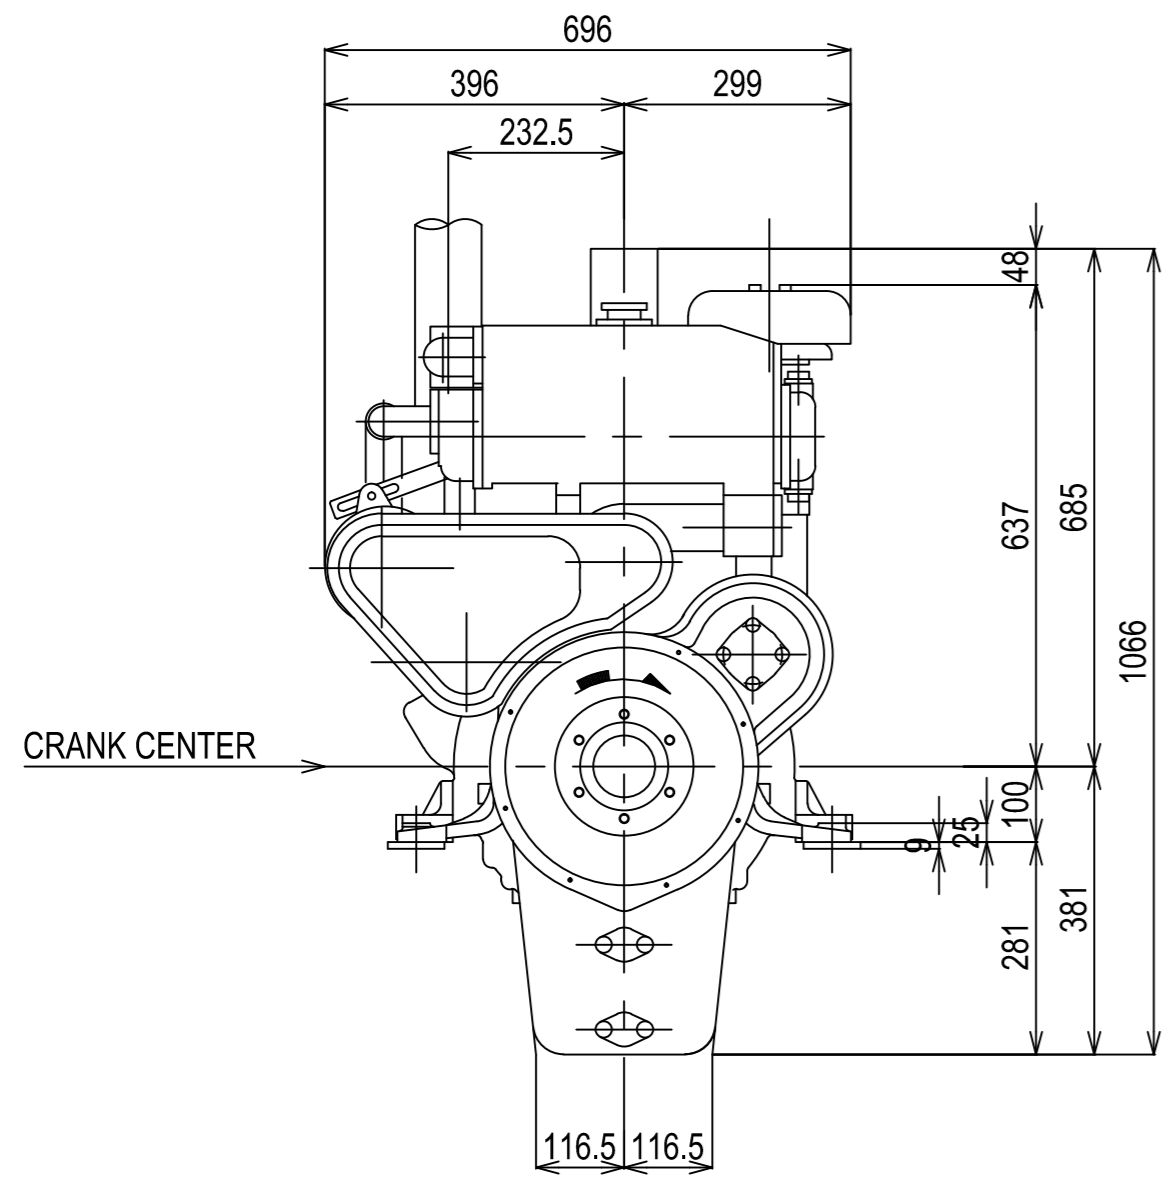

DETAIL OF FLYWHEEL

DETAIL OF FLYWHEEL

Flywheel housing & Flywheel : SAE #3 & #11-12

Series: 6CH3	Engine: 6CHE3	Release: R2011-1
Scale: 1:10 (1:5)	Date: 01-01-2011	Dimensions: mm