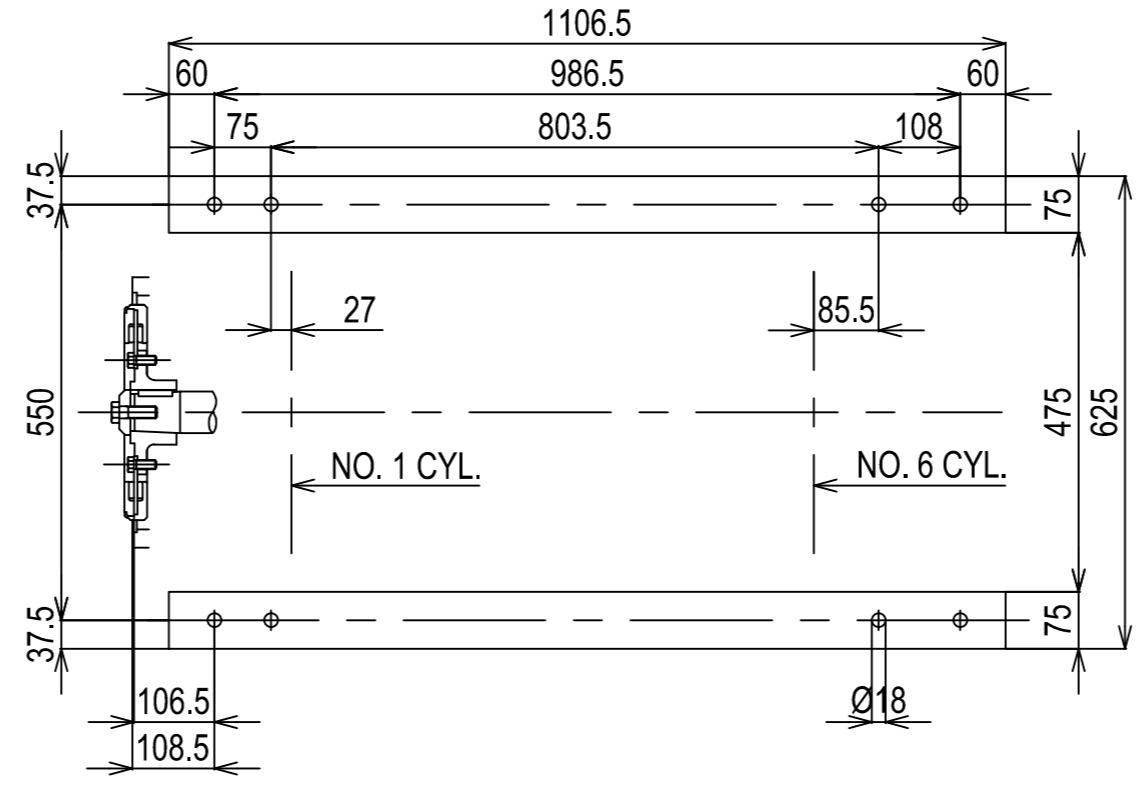

DETAIL OF FLYWHEEL

DETAIL OF FLYWHEEL

Flywheel housing & Flywheel : SAE #3 & #11-12

Series: 6CH3	Engine: 6CHE3	Release: R2011-1
Scale: 1:10 (1:5)	Date: 01-01-2011	Dimensions: mm