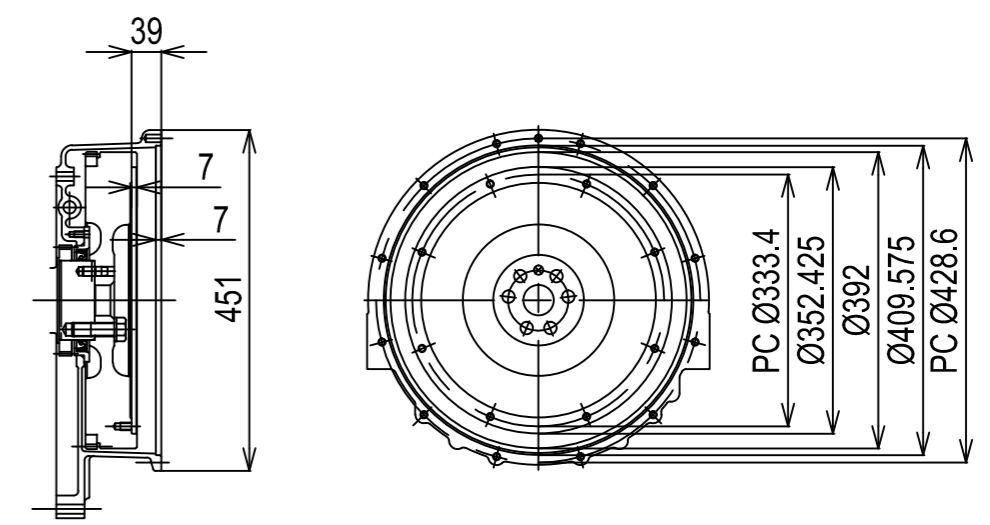

DETAIL OF FLYWHEEL

DETAIL OF FLYWHEEL

Flywheel housing & Flywheel : SAE #3 & #11-12

Series: 6CH3	Engine: 6CHE3	Release: R2011-1
Scale: 1:10 (1:5)	Date: 01-01-2011	Dimensions: mm