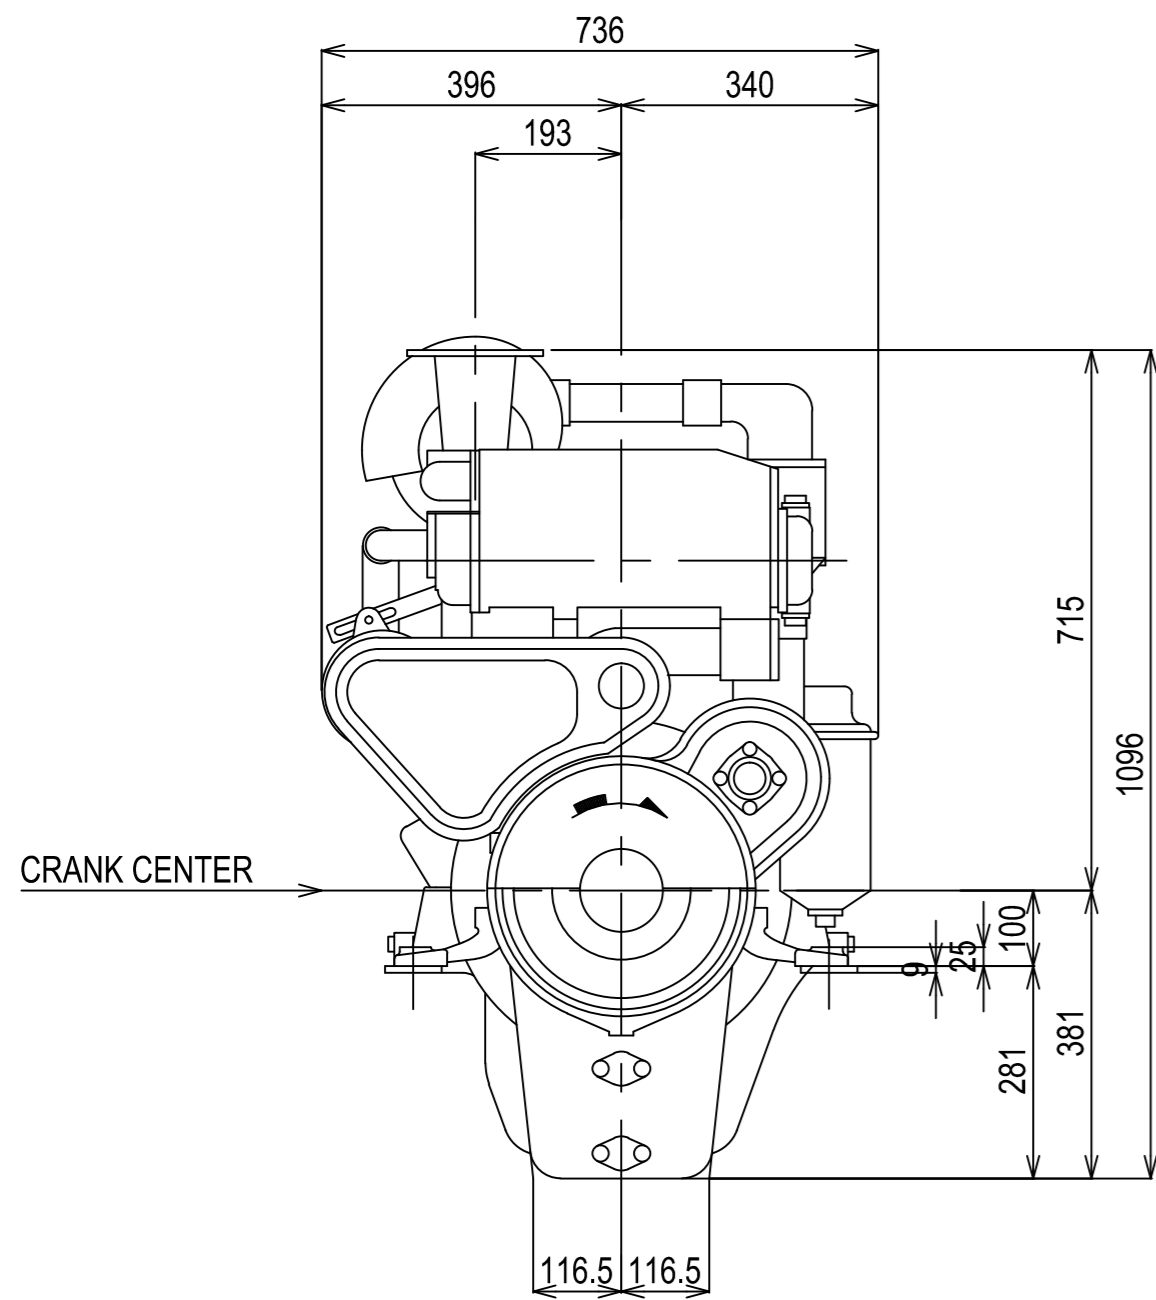

DETAIL OF FLYWHEEL

DETAIL OF COUPLING

Series: 6CH3	Engine: 6CH-WUTxYX-71-4	Release: R2011-1
Scale: 1:10 (1:5)	Date: 01-01-2011	Dimensions: mm