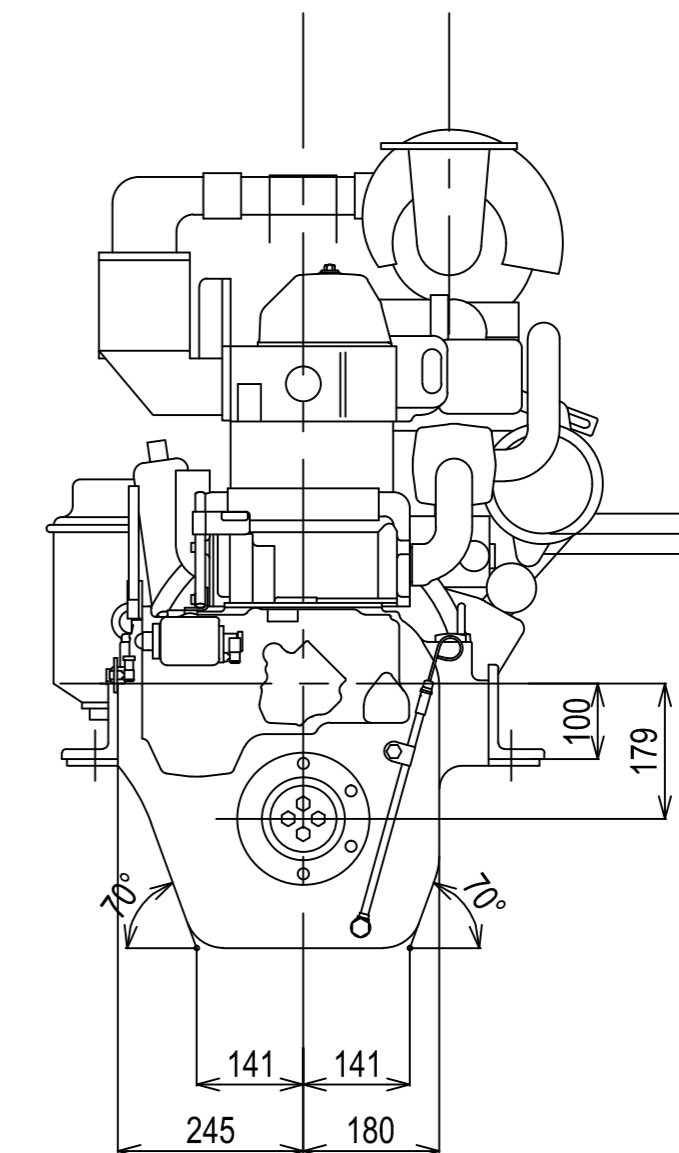

DETAIL OF FLYWHEEL

DETAIL OF COUPLING

Series: 6CH3	Engine: 6CH-WUTxYX-71-4	Release: R2011-1
Scale: 1:10 (1:5)	Date: 01-01-2011	Dimensions: mm