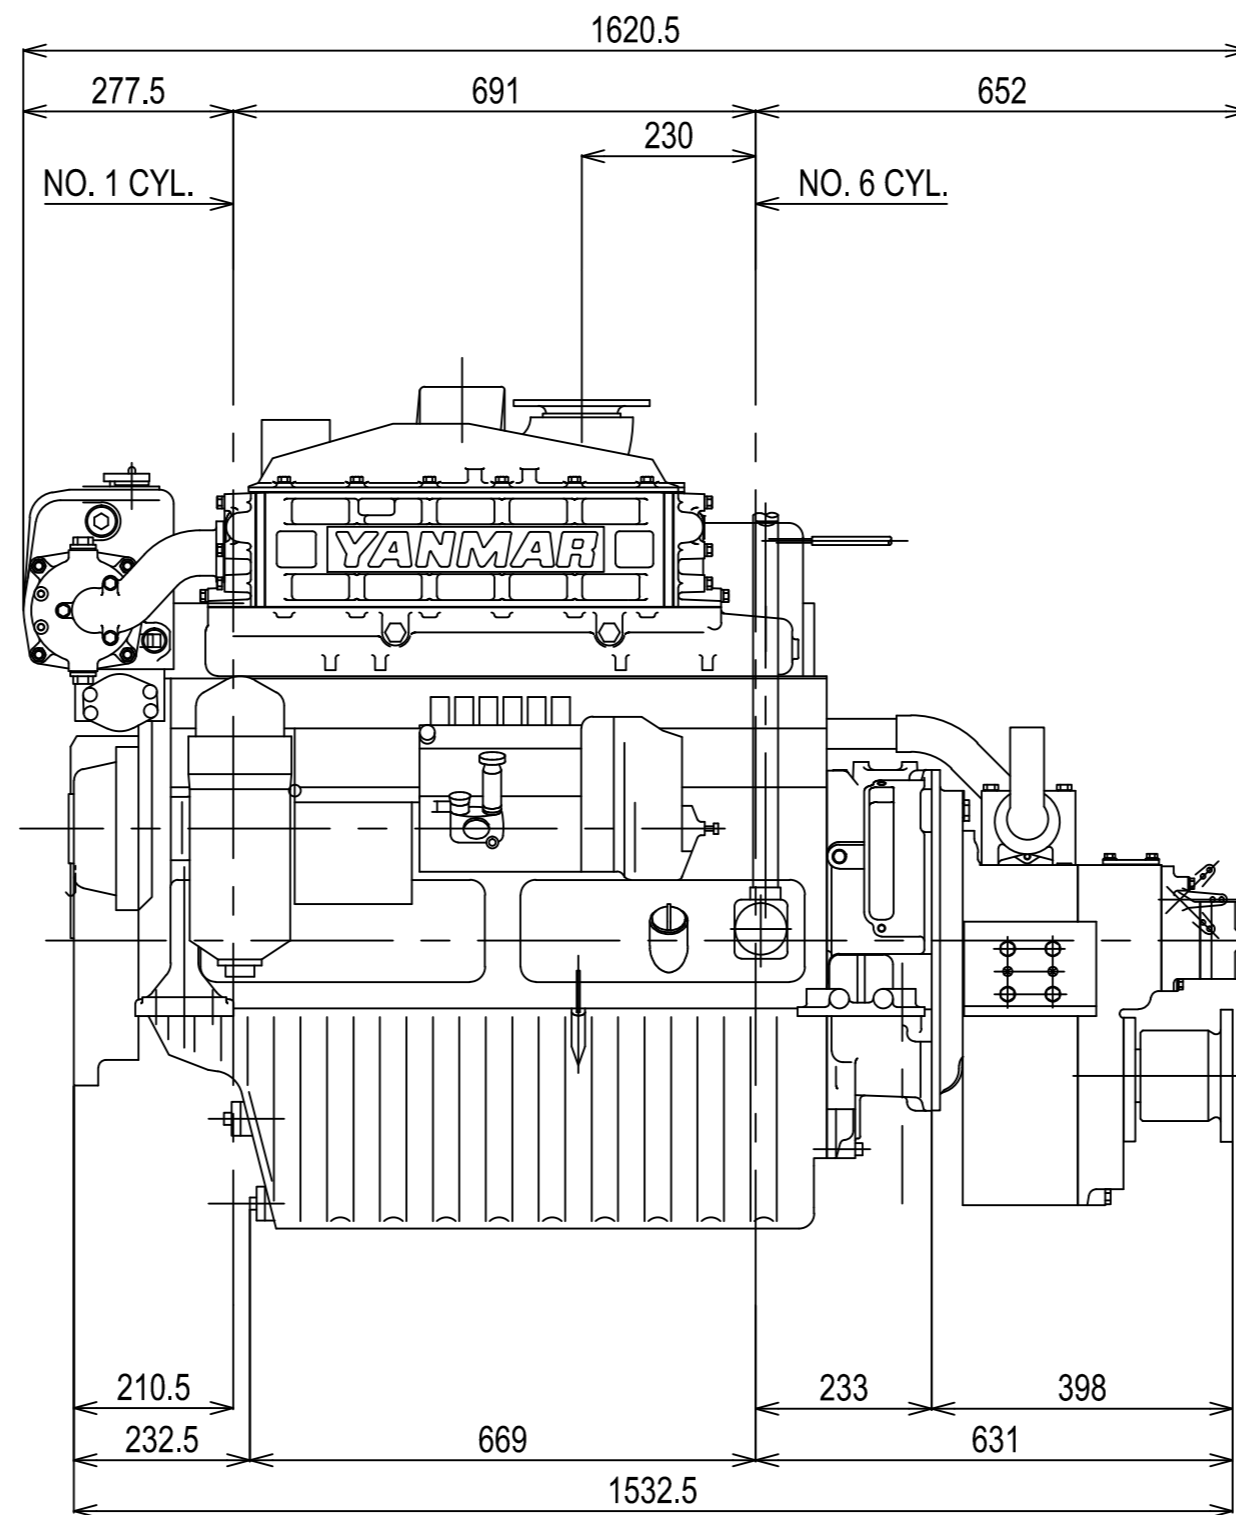

DETAIL OF FLYWHEEL

DETAIL OF COUPLING

Series: 6CH3	Engine: 6CH-WUTxYX-71-4	Release: R2011-1
Scale: 1:10 (1:5)	Date: 01-01-2011	Dimensions: mm