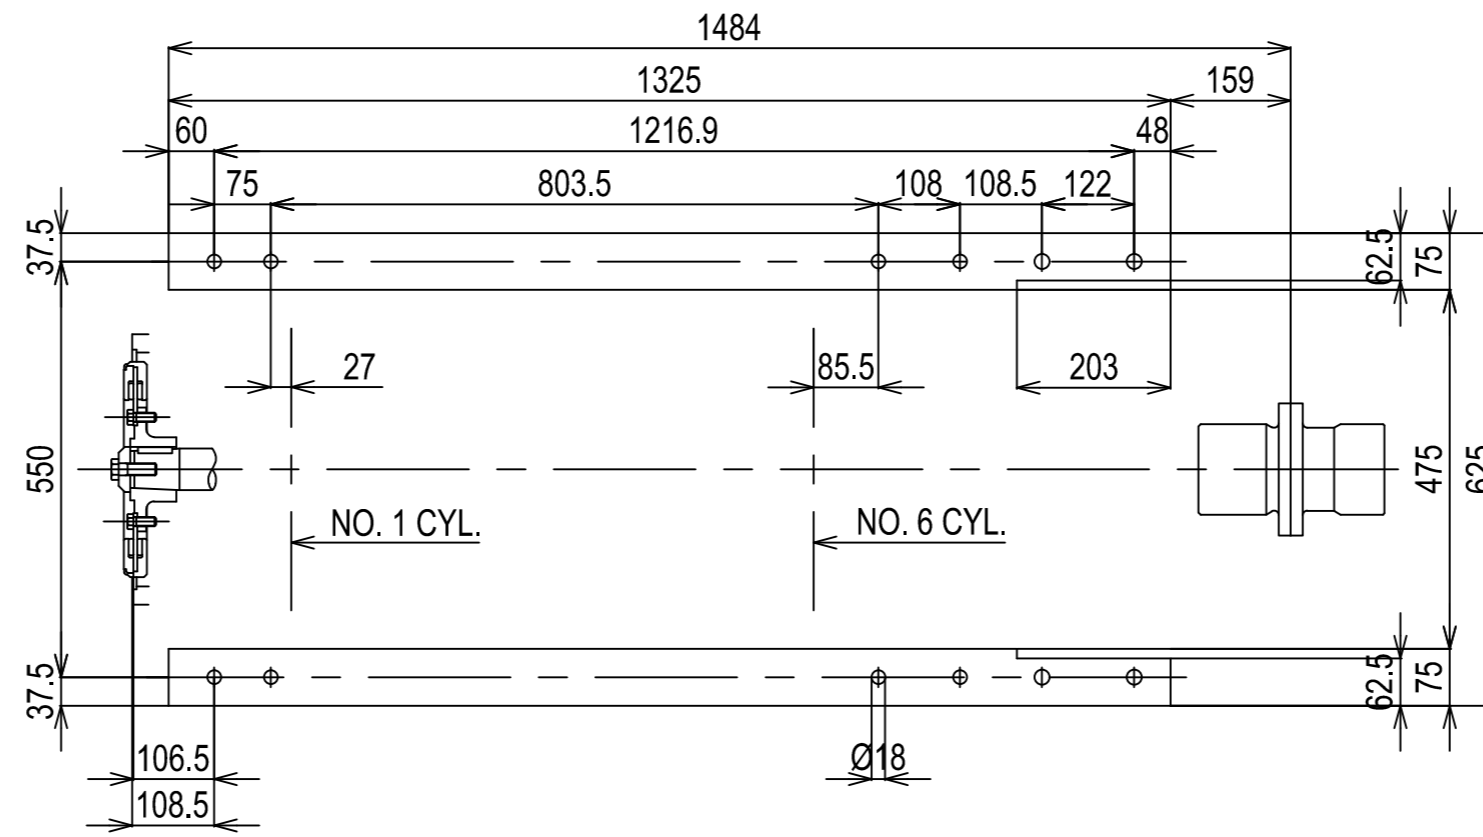

DETAIL OF FLYWHEEL

DETAIL OF COUPLING

Series: 6CH3	Engine: 6CH-WUTxYX-71-4	Release: R2011-1
Scale: 1:10 (1:5)	Date: 01-01-2011	Dimensions: mm