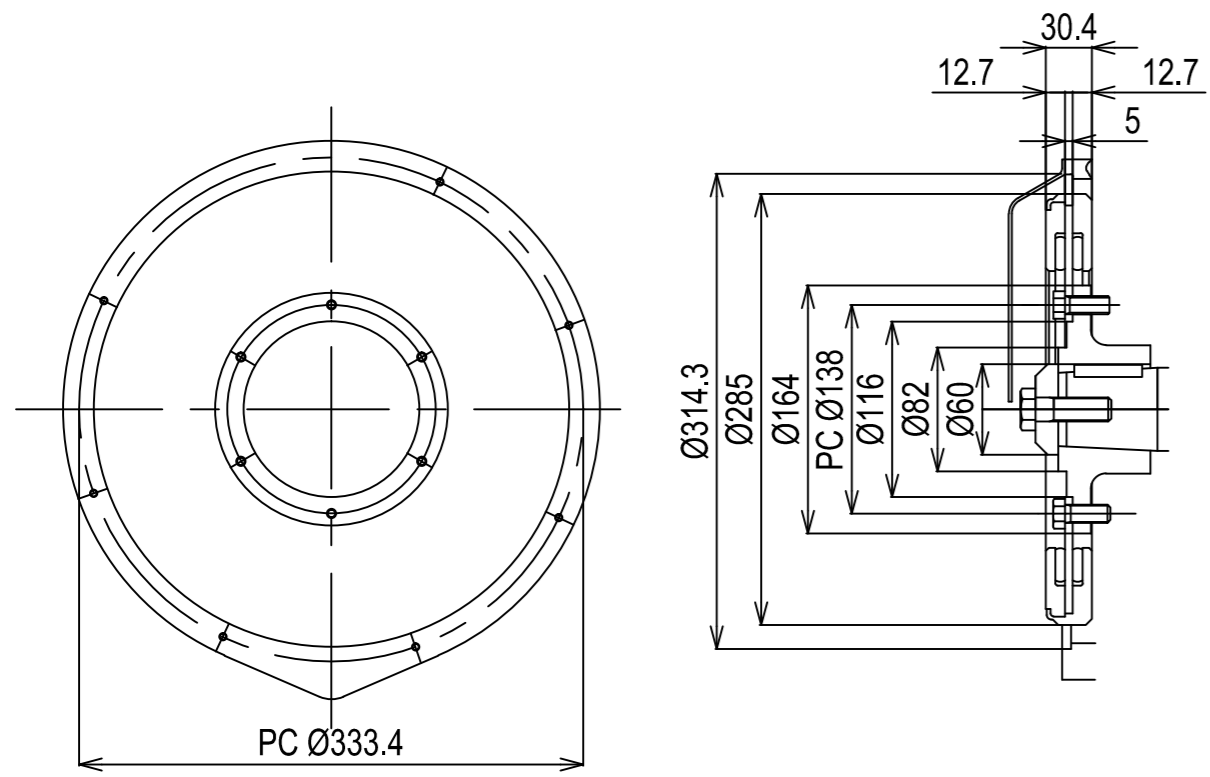

DETAIL OF FLYWHEEL

DETAIL OF COUPLING

Series: 6CH3	Engine: 6CH-WUTxYX-71-4	Release: R2011-1
Scale: 1:10 (1:5)	Date: 01-01-2011	Dimensions: mm