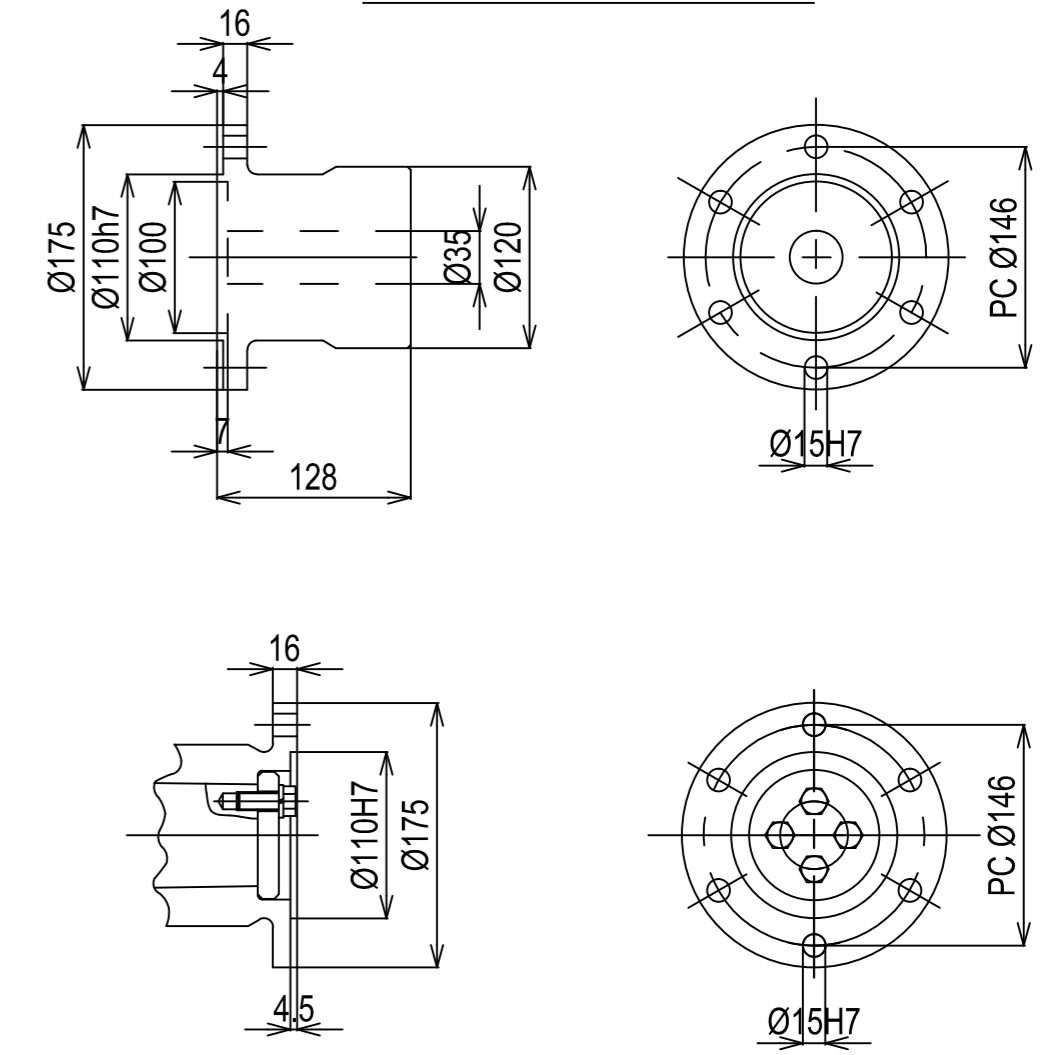

DETAIL OF FLYWHEEL

DETAIL OF COUPLING

Series: 6CH3	Engine: 6CH-WUTxYX-71-4	Release: R2011-1
Scale: 1:10 (1:5)	Date: 01-01-2011	Dimensions: mm