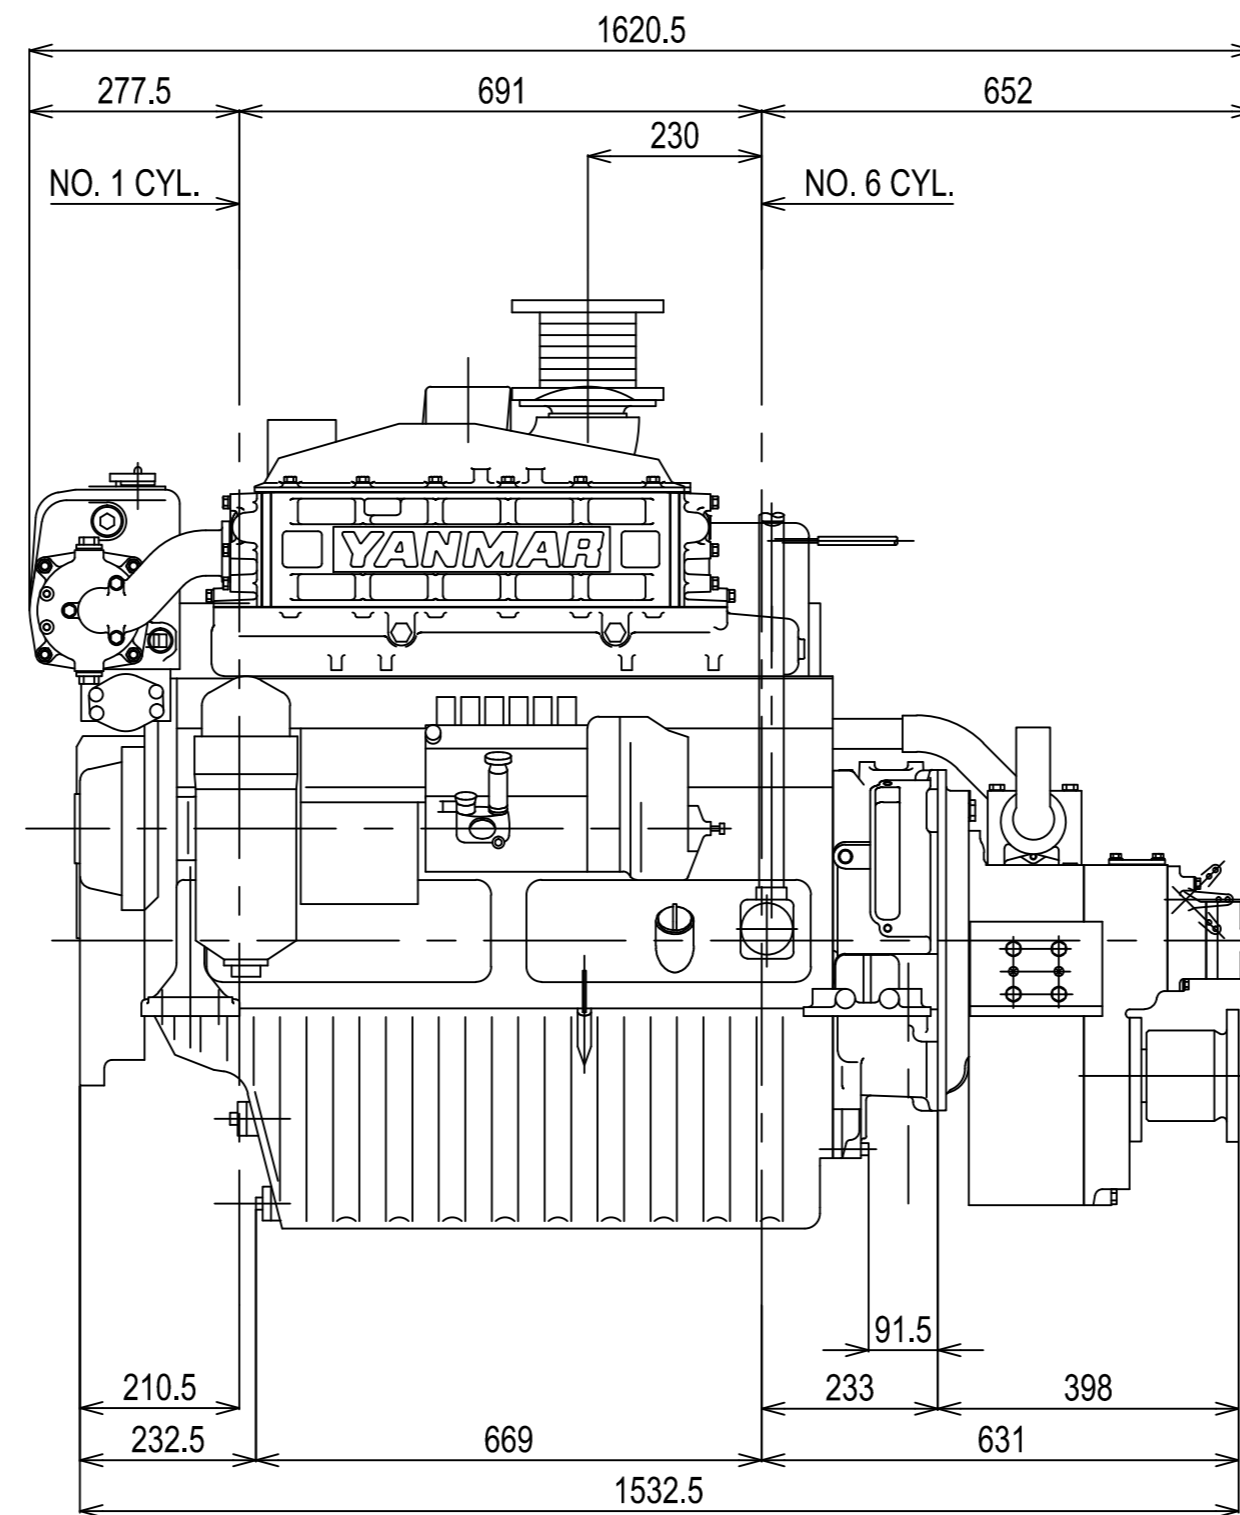

DETAIL OF FLYWHEEL

DETAIL OF COUPLING

Series: 6CH3	Engine: 6CH-WDTxYX-71-4	Release: R2011-1
Scale: 1:10 (1:5)	Date: 01-01-2011	Dimensions: mm