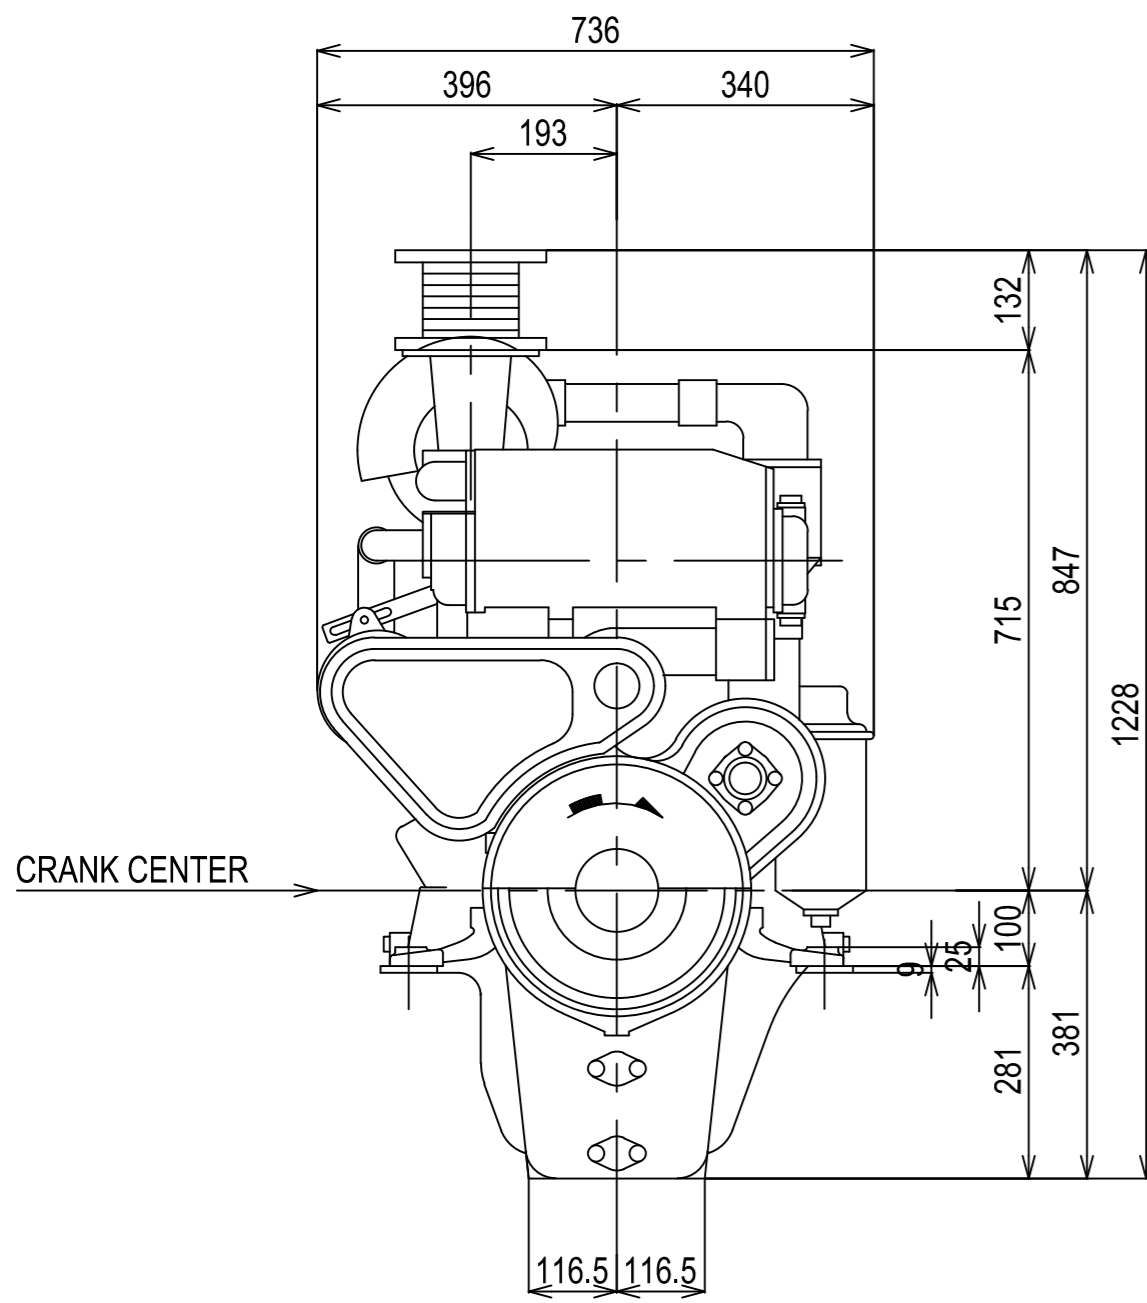

DETAIL OF FLYWHEEL

DETAIL OF COUPLING

Series: 6CH3	Engine: 6CH-WDTxYX-71-4	Release: R2011-1
Scale: 1:10 (1:5)	Date: 01-01-2011	Dimensions: mm