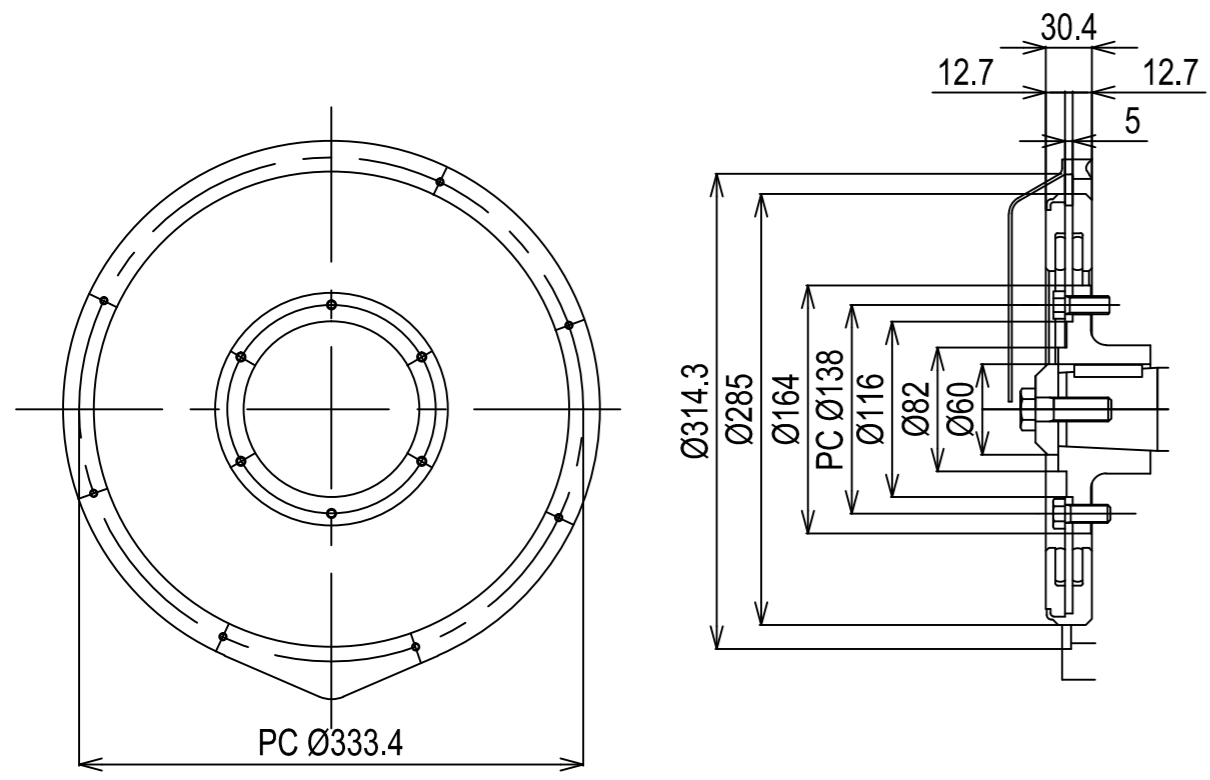

DETAIL OF FLYWHEEL

DETAIL OF COUPLING

Series: 6CH3	Engine: 6CH-WDTxYX-71-4	Release: R2011-1
Scale: 1:10 (1:5)	Date: 01-01-2011	Dimensions: mm