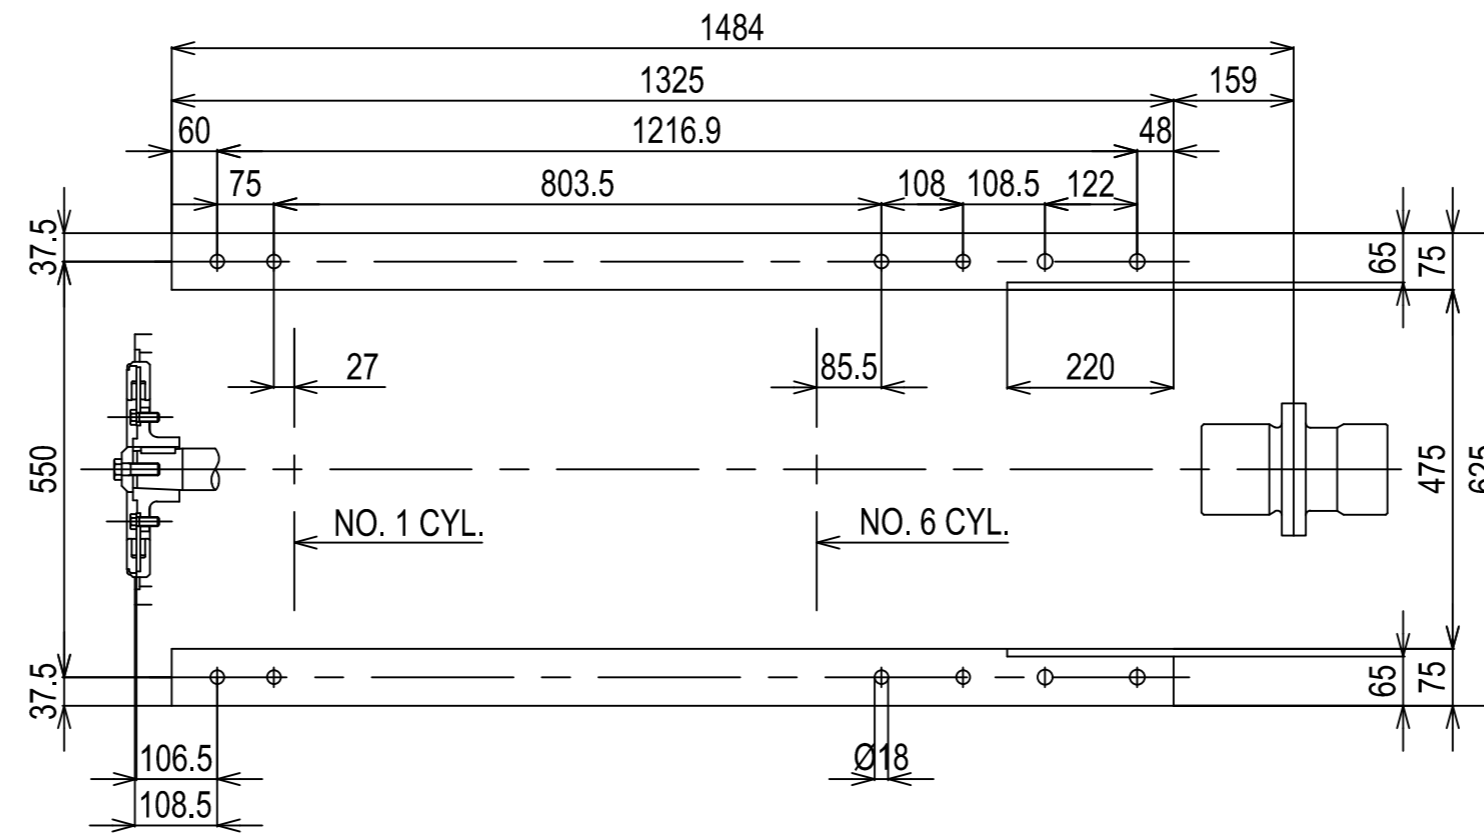

DETAIL OF FLYWHEEL

DETAIL OF COUPLING

Series: 6CH3	Engine: 6CH-WDTxYX-71-4	Release: R2011-1
Scale: 1:10 (1:5)	Date: 01-01-2011	Dimensions: mm