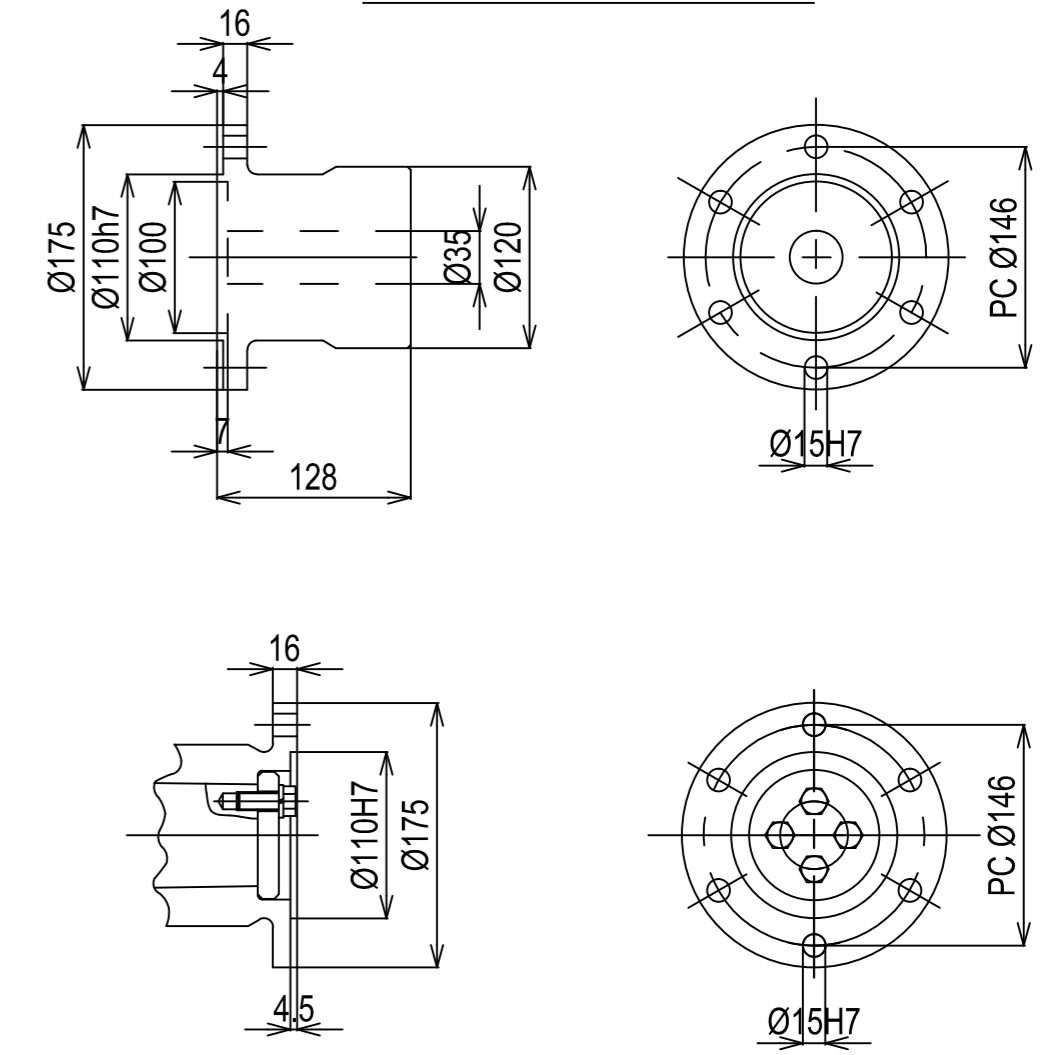

DETAIL OF FLYWHEEL

DETAIL OF COUPLING

Series: 6CH3	Engine: 6CH-WDTxYX-71-4	Release: R2011-1
Scale: 1:10 (1:5)	Date: 01-01-2011	Dimensions: mm