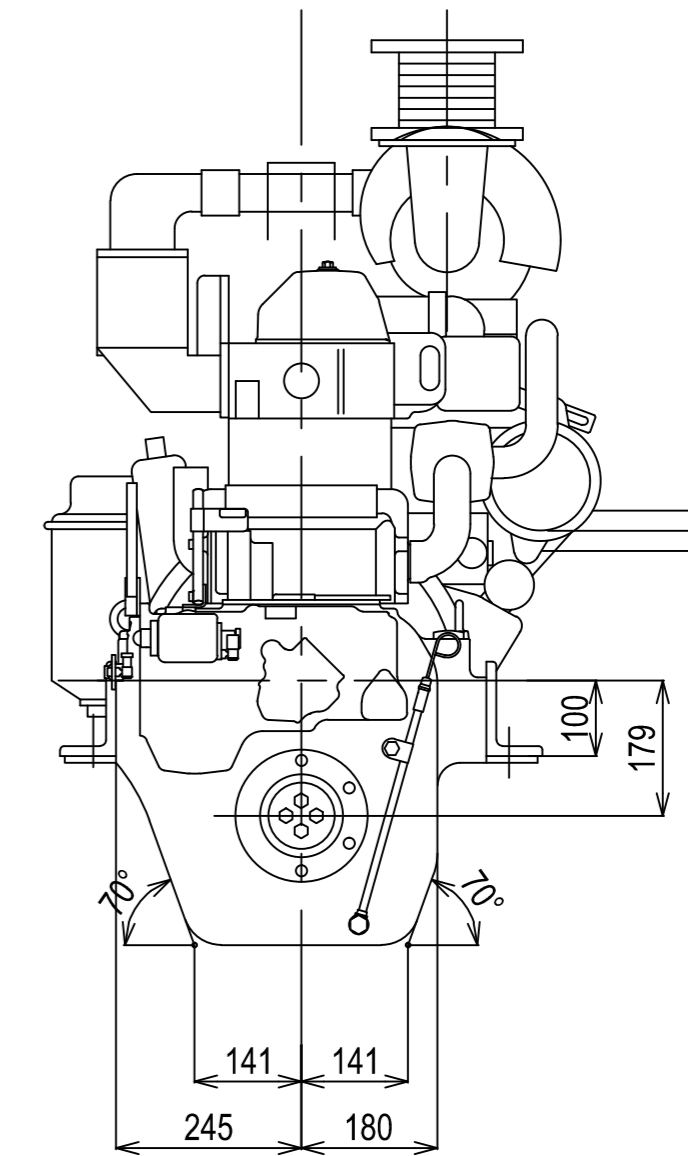

DETAIL OF FLYWHEEL

DETAIL OF COUPLING

Series: 6CH3	Engine: 6CH-WDTxYX-71-4	Release: R2011-1
Scale: 1:10 (1:5)	Date: 01-01-2011	Dimensions: mm