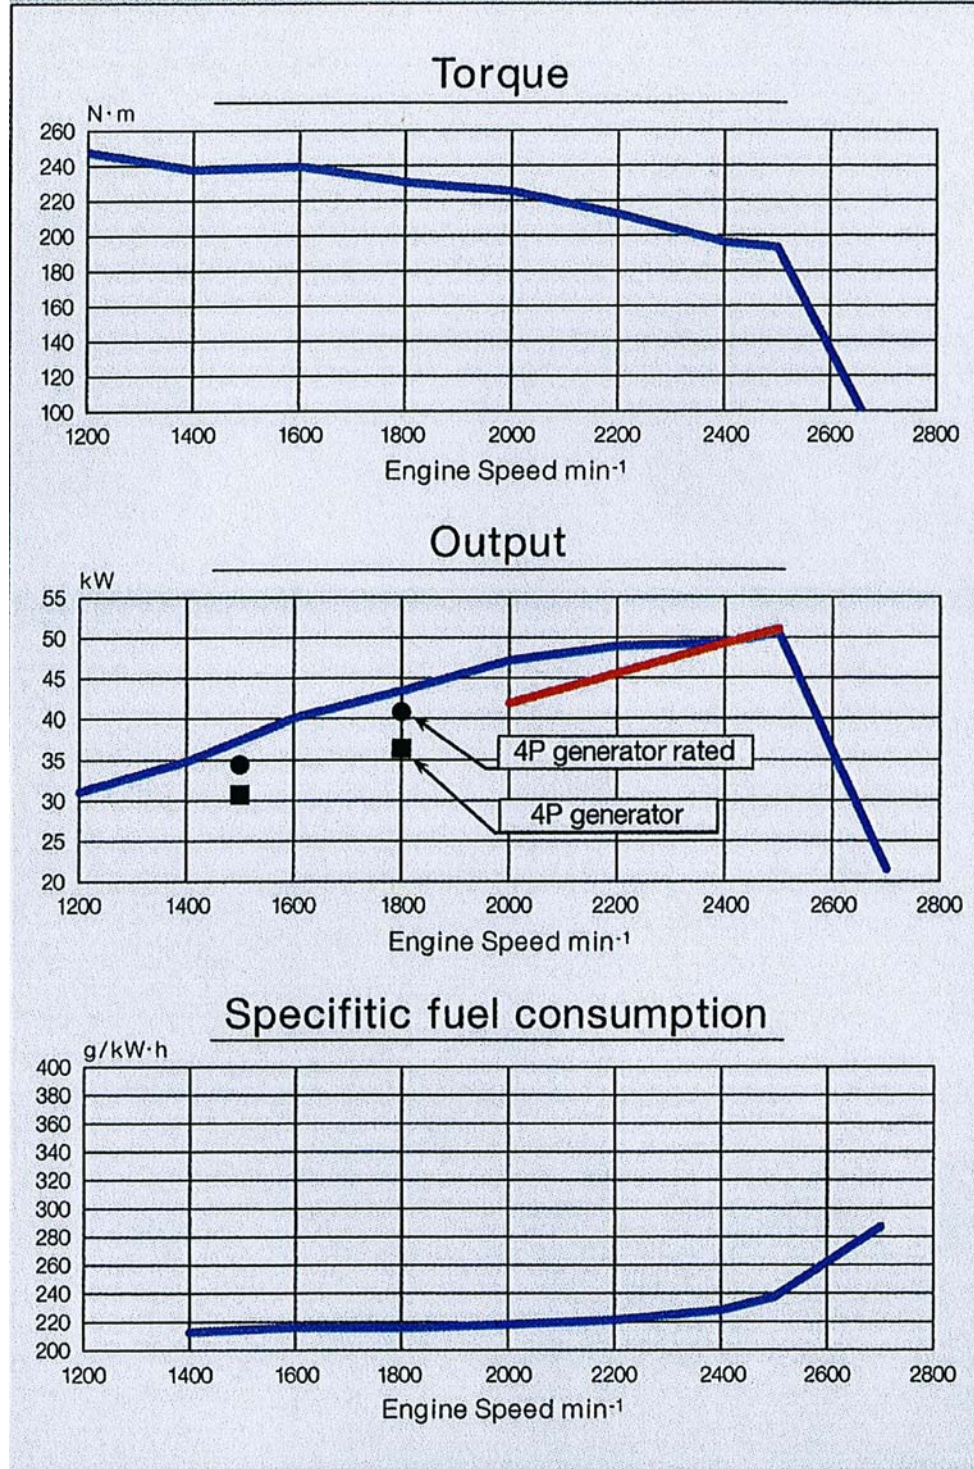

4TNV98

Note : Intermittant Rating

Red Line – Variable Speed
Blue Line – Fixed Speed