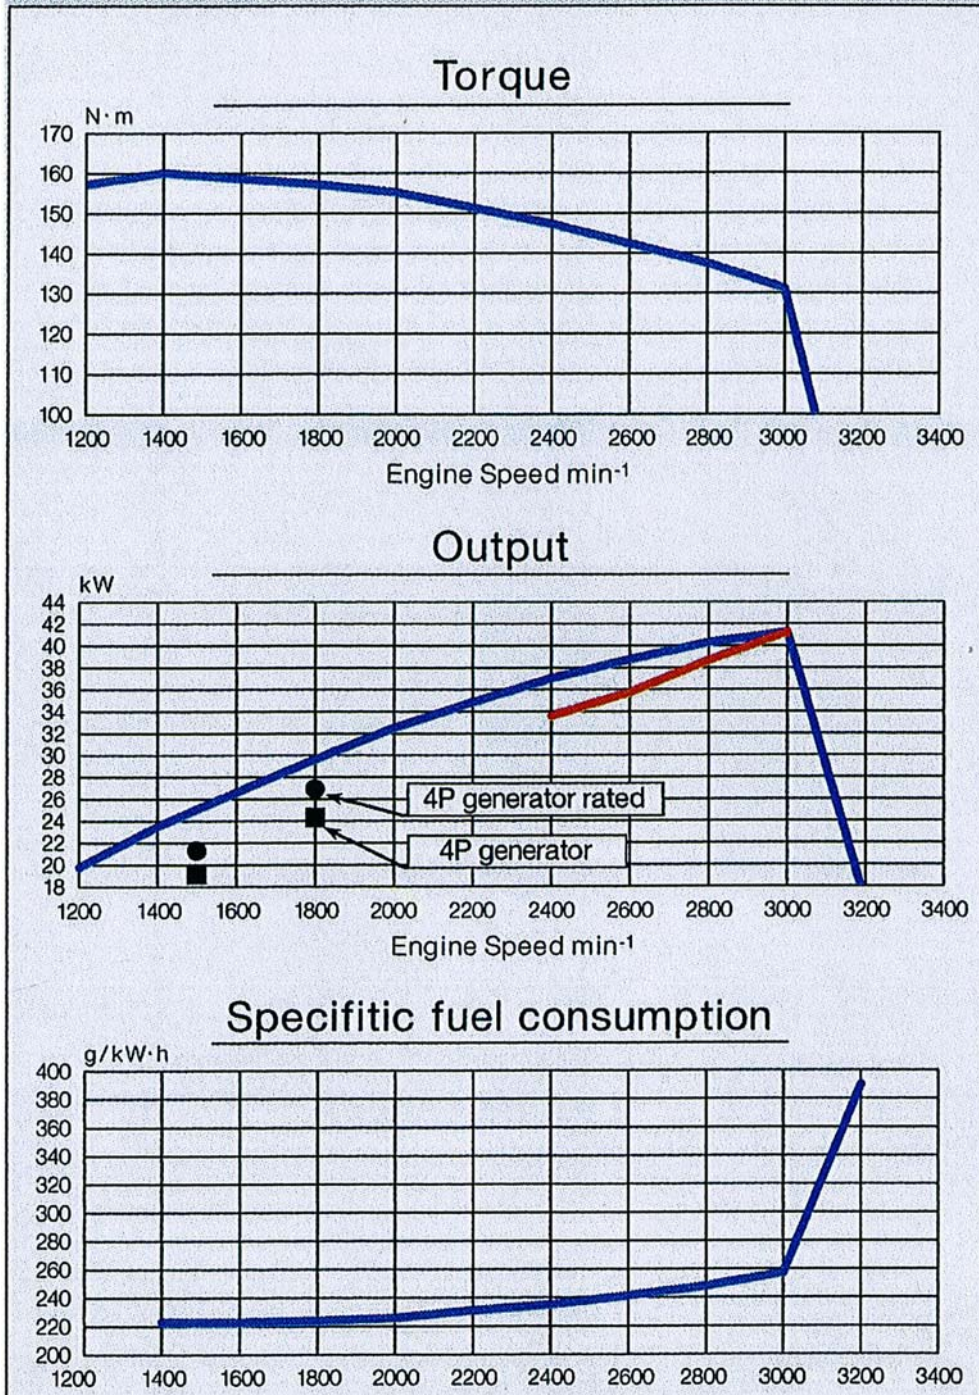

4TNV84T(-B)

Note : Intermittant Rating

Red Line – Variable Speed
Blue Line – Fixed Speed