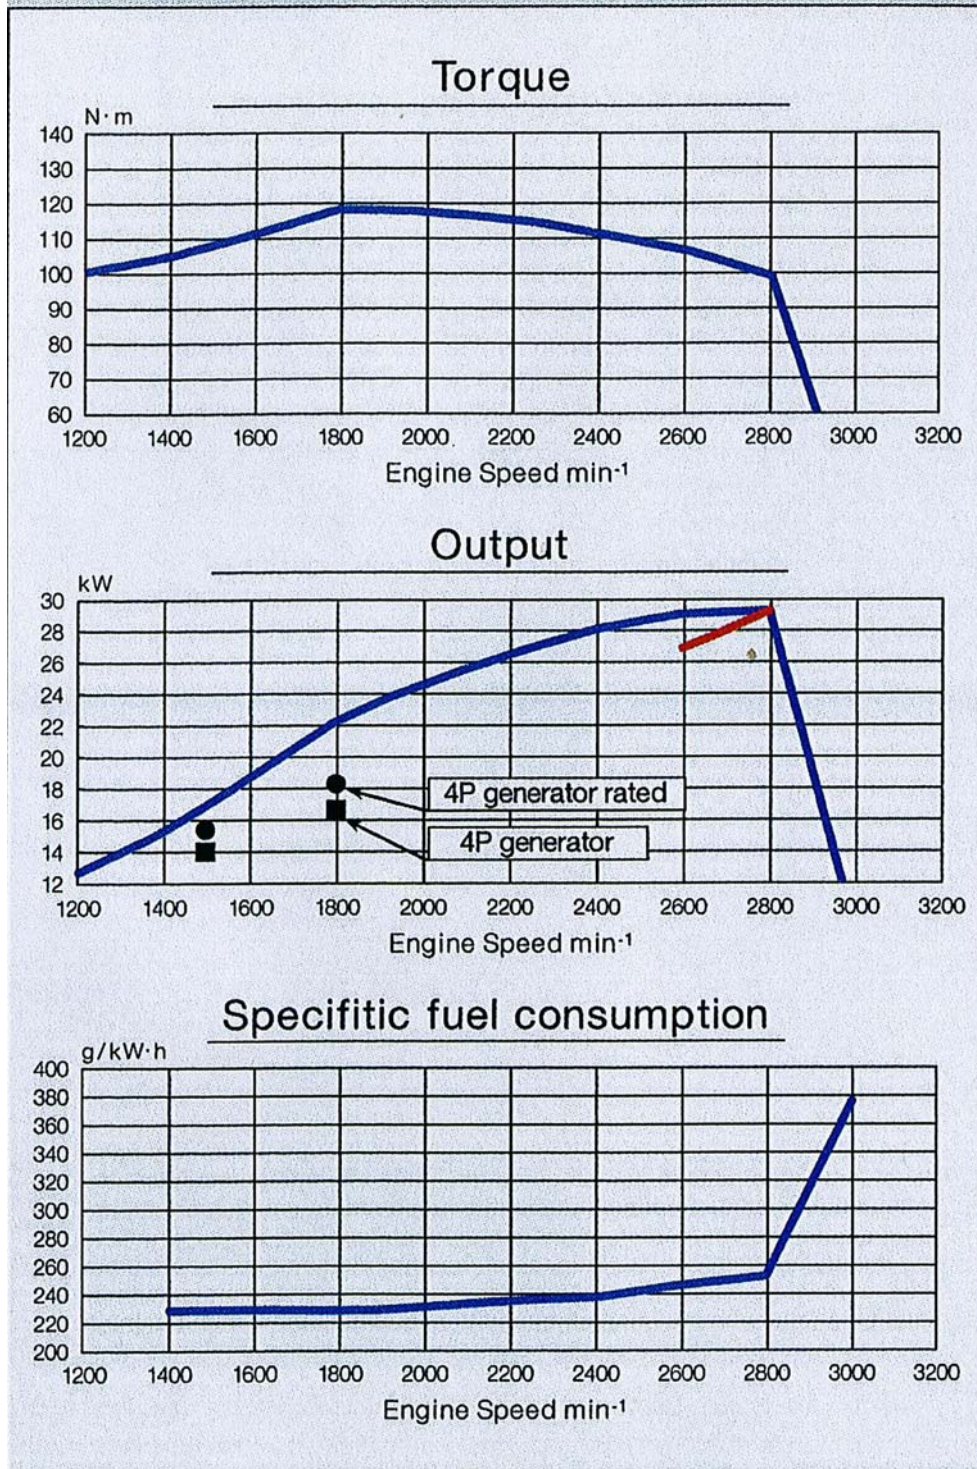

3TNV84T(-B)

Note : Intermittant Rating

Red Line – Variable Speed
Blue Line – Fixed Speed