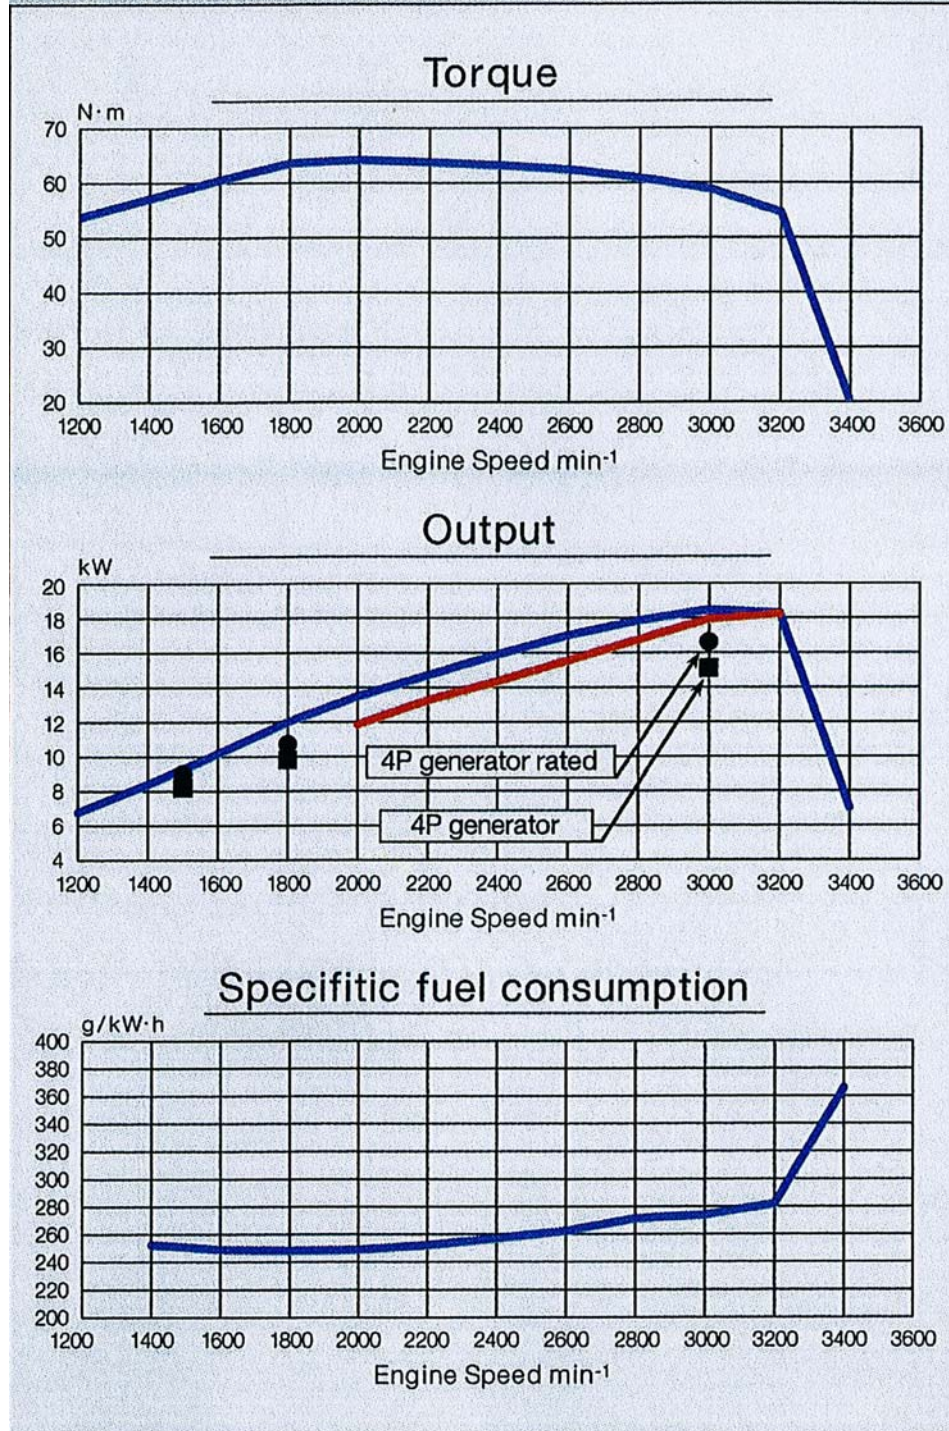

3TNV76

Note : Intermittant Rating

Red Line – Variable Speed
Blue Line – Fixed Speed