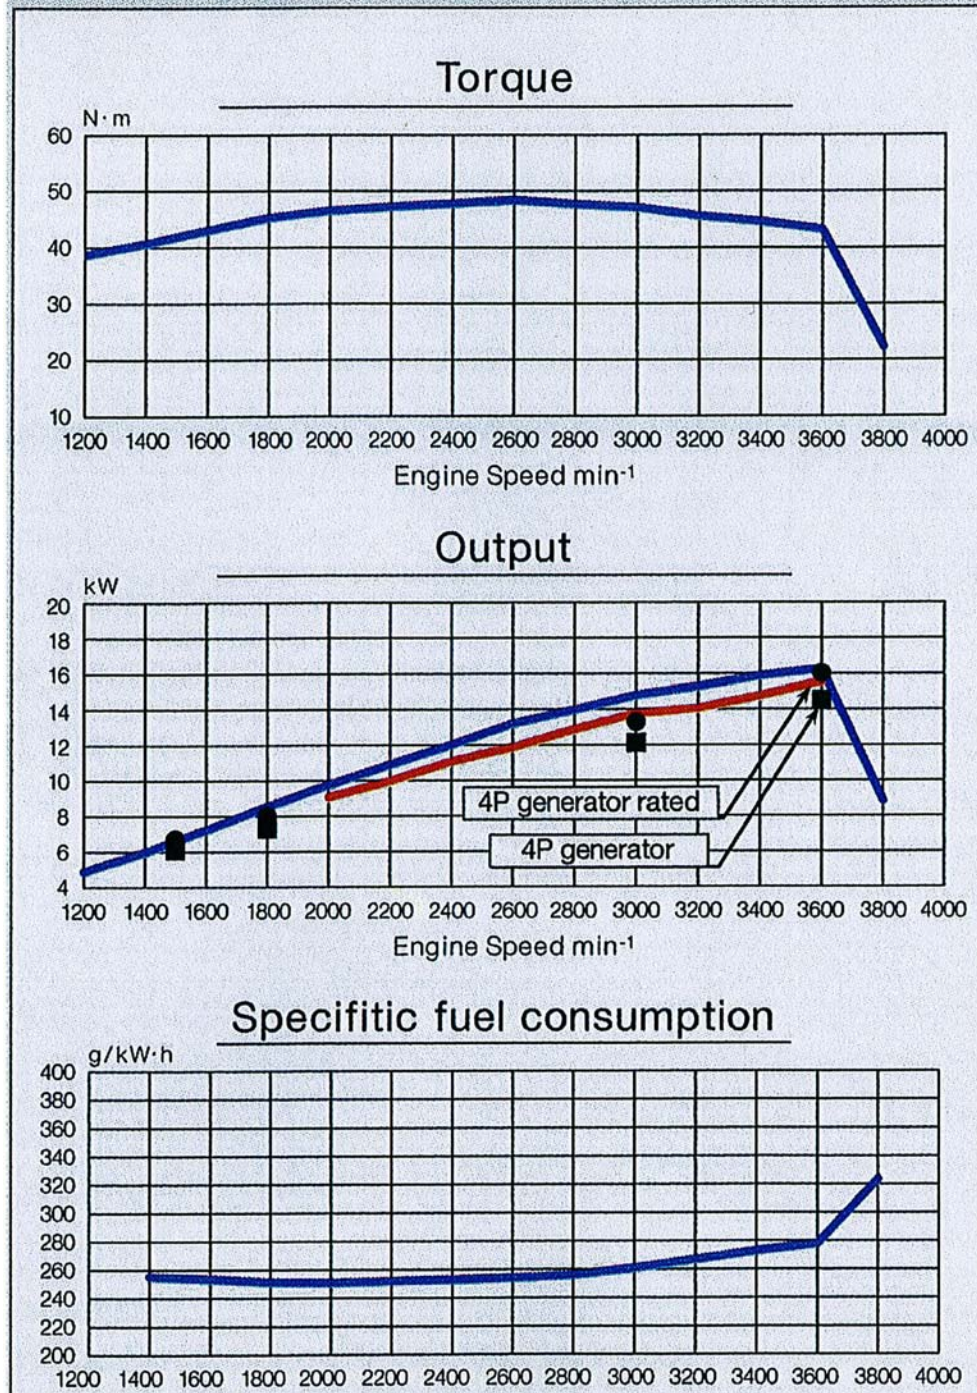

3TNV70

Note : Intermittant Rating

Red Line – Variable Speed
Blue Line – Fixed Speed