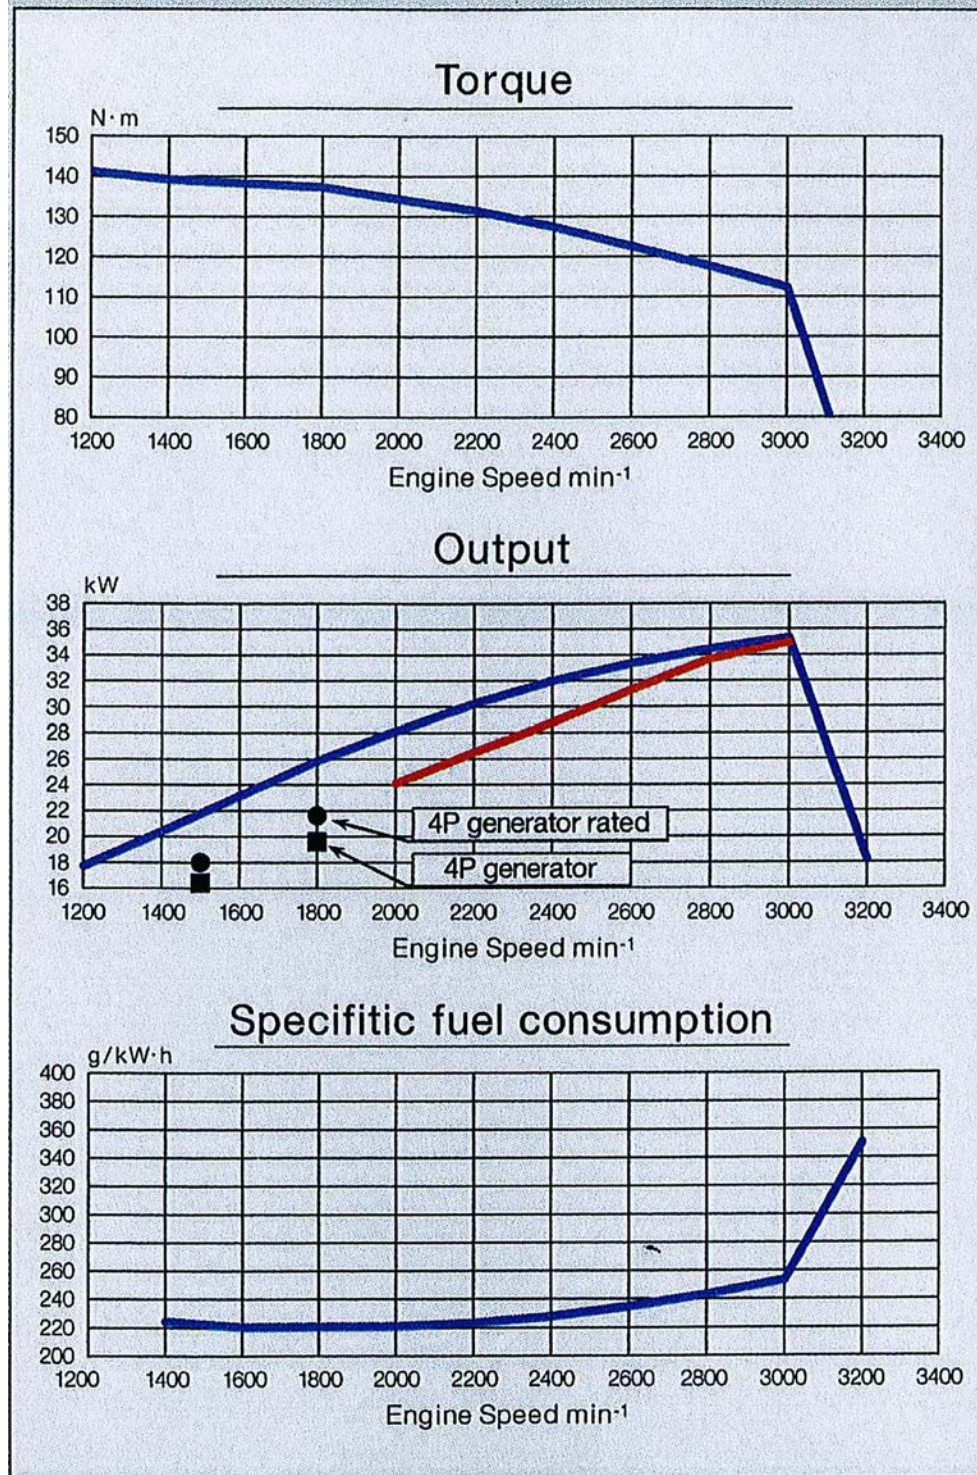

4TNV88(-B)

Note : Intermittant Rating

Red Line – Variable Speed
Blue Line – Fixed Speed