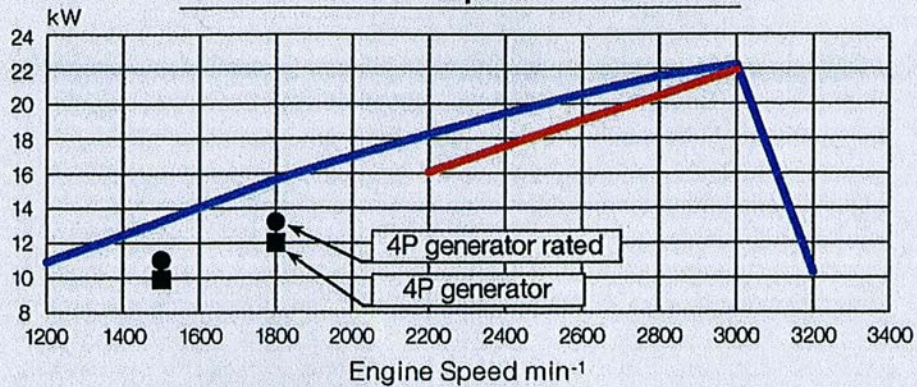

3TNV82A(-B)

Torque

Output

Specific fuel consumption

Note : Intermittant Rating

Red Line – Variable Speed
Blue Line – Fixed Speed