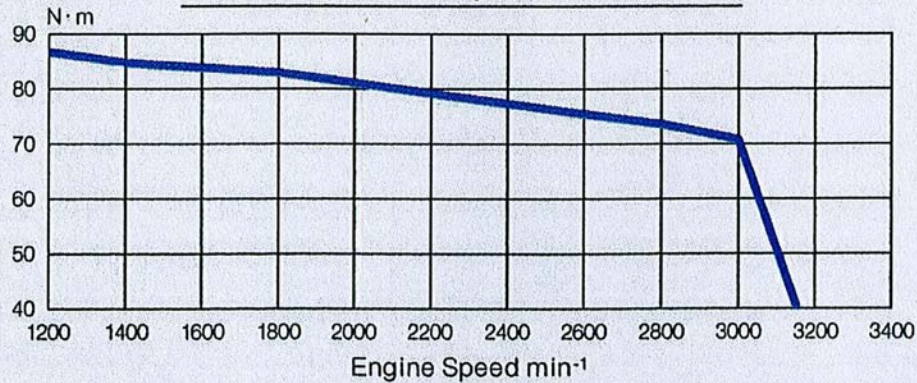

3TNV82A(-B)

Torque

Output

Specific fuel consumption

Note : Intermittant Rating

Red Line – Variable Speed
Blue Line – Fixed Speed