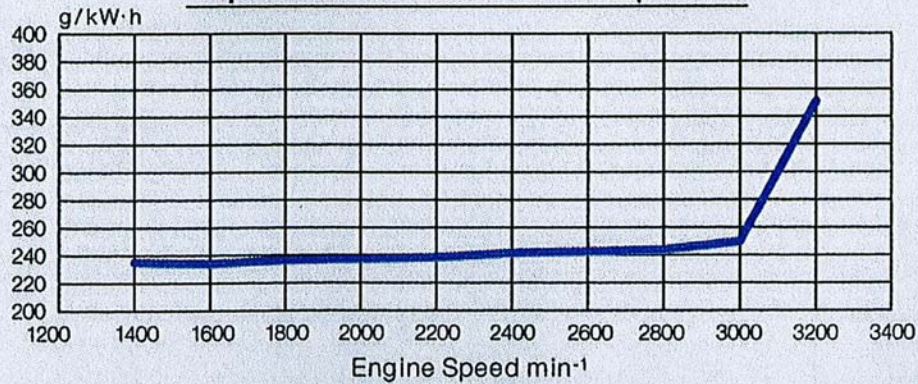

3TNV82A(-B)

Torque

Output

Specific fuel consumption

Note : Intermittant Rating

Red Line – Variable Speed
Blue Line – Fixed Speed